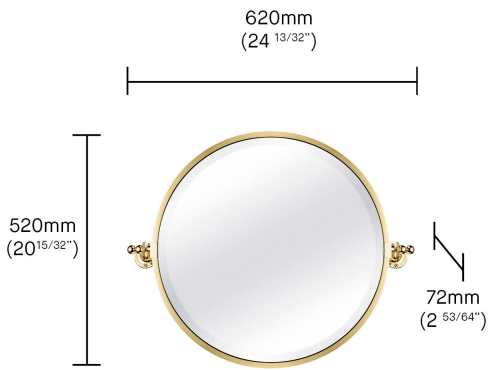

BATHROOM MIRRORS

Round Tilt Mirror

Complement your beautiful bathroom with luxury bathroom accessories, like this solid brass round bathroom mirror. A tilting mirror is ideal above a wash basin, perfect on its own or in a pair above a double vanity basin.

PRICE GBP

FINISH	PRODUCT CODE	£ (EXC. VAT)
Unlacquered Brass	DAD2013B	1,290
Polished Nickel	DAD2013N	1,175
Polished Chrome	DAD2013C	1,175
Antique Brass	DAD2013Z	1,550
Antique Nickel		1,170
Antique Bronze	DAD2013Y	1,550
Antique Brushed Brass	DAD2013V	1,550
Brushed Brass	DAD2013X	1,550
Brushed Nickel	DAD2013Q	1,550

ROUND TILT MIRROR

ROUND TILT MIRROR SPECIFICATIONS

Height (mm)	520
Width (mm)	620
Depth (mm)	72

FINISH VARIATIONS

Unlacquered Brass

A Natural Live Brass Finish

Polished Nickel

A Softer Silver Finish