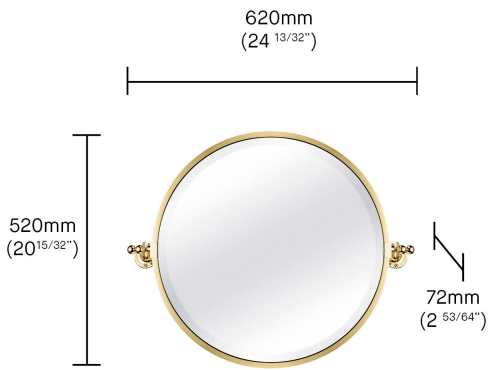

ROUND TILT MIRROR

ROUND TILT MIRROR SPECIFICATIONS

FINISH VARIATIONS

A Natural Live Brass Finish

A Softer Silver Finish

A Bright, Clean Option

A bespoke metal finish

A bespoke metal finish

A bespoke metal finish

A bespoke metal finish

A bespoke metal finish