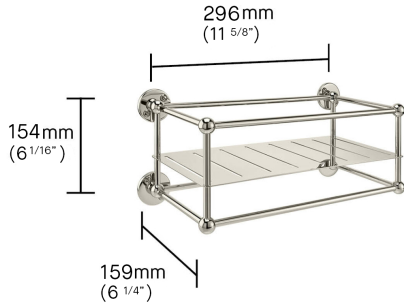

LARGE BOTTLE RACK

LARGE BOTTLE RACK SPECIFICATIONS

| | |
|-------------|-----|
| Height (mm) | 154 |
| Width (mm) | 296 |
| Depth (mm) | 159 |

FINISH VARIATIONS

Unlacquered Brass

A Natural Live Brass Finish