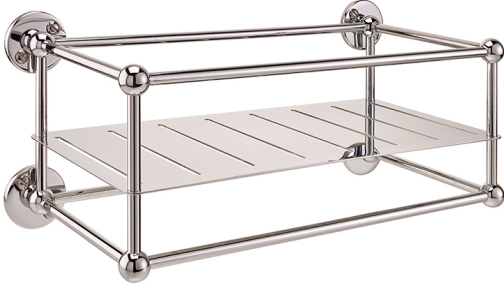

BATHROOM ACCESSORIES

Large Bottle Rack

Crafted using the finest quality methods and traditional techniques, our wall mounted bottle rack is undeniably stylish and will offer a practical solution in any bathroom space.

PRICE EUR

| FINISH | PRODUCT CODE | € (EXC. VAT) |
|-----------------------|--------------|--------------|
| Unlacquered Brass | DAD2018B | 820 |
| Polished Nickel | DAD2018N | 745 |
| Polished Chrome | DAD2018C | 745 |
| Brushed Nickel | DAD2018Q | 985 |
| Antique Brushed Brass | DAD2018V | 985 |
| Antique Nickel | DAD2018W | 985 |
| Brushed Brass | DAD2018X | 985 |
| Antique Bronze | DAD2018Y | 985 |
| Antique Brass | DAD2018Z | 985 |

LARGE BOTTLE RACK

LARGE BOTTLE RACK SPECIFICATIONS

| | |
|-------------|-----|
| Height (mm) | 154 |
| Width (mm) | 296 |
| Depth (mm) | 159 |

FINISH VARIATIONS

Unlacquered Brass

A Natural Live Brass Finish