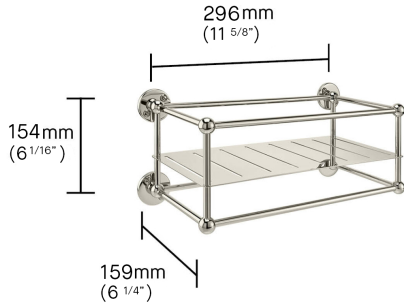

## Large Bottle Rack

Crafted using the finest quality methods and traditional techniques, our wall mounted bottle rack is undeniably stylish and will offer a practical solution in any bathroom space.

### LARGE BOTTLE RACK SPECIFICATIONS

Height (mm)	154
Width (mm)	296
Depth (mm)	159