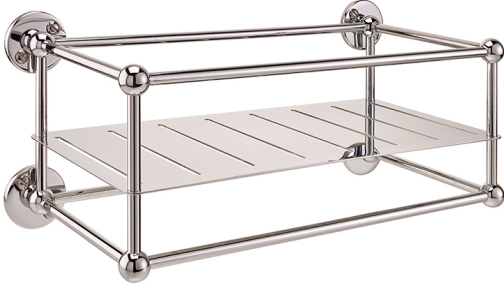

## Large Bottle Rack

Crafted using the finest quality methods and traditional techniques, our wall mounted bottle rack is undeniably stylish and will offer a practical solution in any bathroom space.

### PRICE GBP

FINISH	PRODUCT CODE	£ (EXC. VAT)
Unlacquered Brass	DAD2018B	650
Polished Nickel	DAD2018N	590
Polished Chrome	DAD2018C	590
Brushed Nickel	DAD2018Q	780
Antique Brushed Brass	DAD2018V	780
Antique Nickel	DAD2018W	780
Brushed Brass	DAD2018X	780
Antique Bronze	DAD2018Y	780
Antique Brass	DAD2018Z	780

## LARGE BOTTLE RACK

### LARGE BOTTLE RACK SPECIFICATIONS

Height (mm)	154
Width (mm)	296
Depth (mm)	159