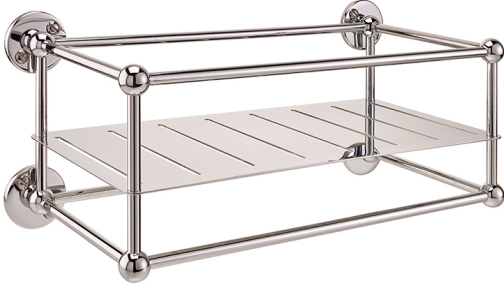

BATHROOM ACCESSORIES

Large Bottle Rack

Crafted using the finest quality methods and traditional techniques, our wall mounted bottle rack is undeniably stylish and will offer a practical solution in any bathroom space.

PRICE USD

FINISH	PRODUCT CODE	\$ (EXC. TAX)
Unlacquered Brass	DAD2018B	1,015
Polished Nickel	DAD2018N	920
Polished Chrome	DAD2018C	920
Brushed Nickel	DAD2018Q	1,215
Antique Brushed Brass	DAD2018V	1,215
Antique Nickel	DAD2018W	1,215
Brushed Brass	DAD2018X	1,215
Antique Bronze	DAD2018Y	1,215
Antique Brass	DAD2018Z	1,215

LARGE BOTTLE RACK

LARGE BOTTLE RACK SPECIFICATIONS

FINISH VARIATIONS

Unlacquered Brass

A Natural Live Brass Finish

Polished Nickel

A Softer Silver Finish

Polished Chrome