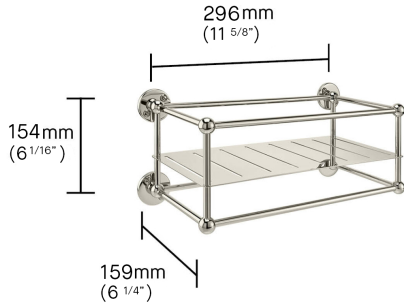

LARGE BOTTLE RACK

LARGE BOTTLE RACK SPECIFICATIONS

FINISH VARIATIONS

Unlacquered Brass

A Natural Live Brass Finish

Polished Nickel

A Softer Silver Finish

Polished Chrome