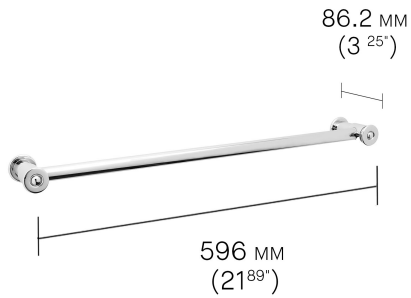

THE DERWENT TOWEL BAR

THE DERWENT TOWEL BAR SPECIFICATIONS

FINISH VARIATIONS

A Natural Live Brass Finish

A Softer Silver Finish

A Bright, Clean Option

A bespoke metal finish

A bespoke metal finish

A bespoke metal finish

A bespoke metal finish

A bespoke metal finish

A bespoke metal finish