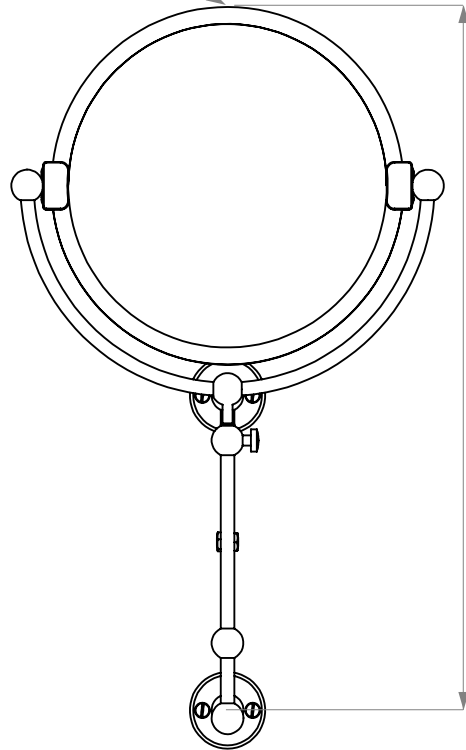

Ø210mm / 8-1/4"

Min 410mm / 16-1/8"
Max 490mm / 19-5/16"

Min 110mm / 4-5/16"
Max 450mm / 17-3/4"

Mirror at x3 magnification on one side
Product Screws: x4 M8 x 1-1/2

DAD2027

Extended Shaving Mirror

2

10 Dec 2025

Product Code

Product

Version

Date