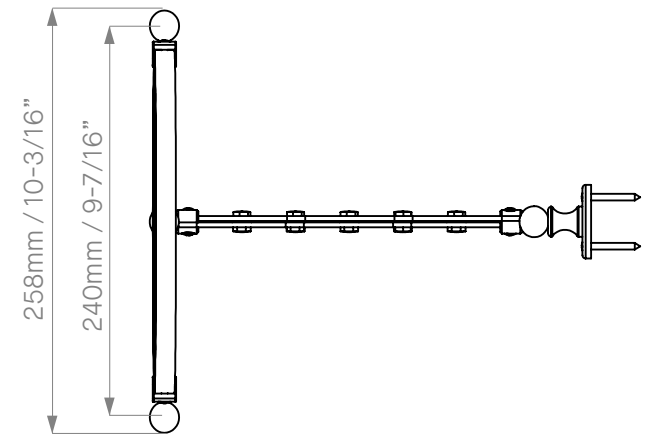

Ø210mm / 8-1/4"

Min 410mm / 16-1/8"
Max 490mm / 19-5/16"

Min 110mm / 4-5/16"
Max 450mm / 17-3/4"

Mirror at x3 magnification on one side
Product Screws: x4 M8 x 1-1/2

DAD2027

Extended Shaving Mirror

2

10 Dec 2025