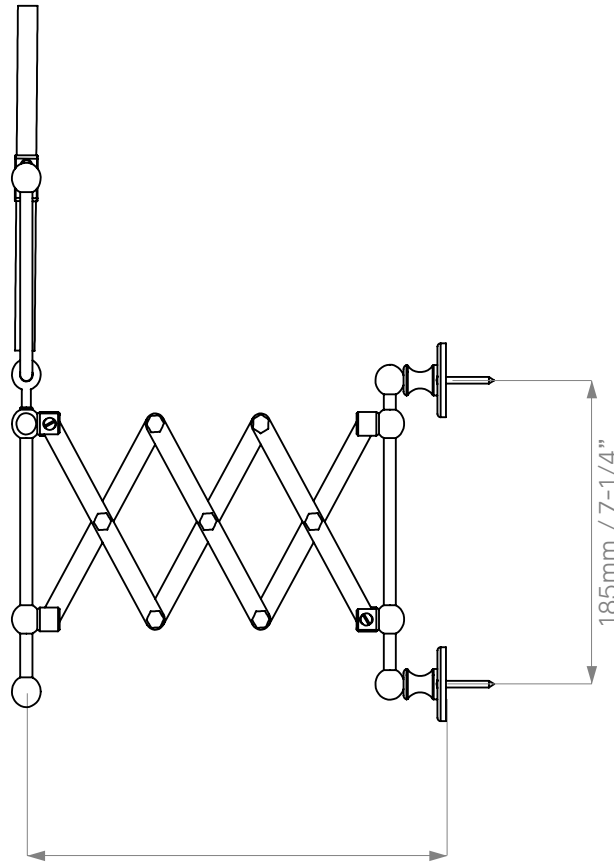

Ø210mm / 8-1/4"

Min 410mm / 16-1/8"
Max 490mm / 19-5/16"

Min 110mm / 4-5/16"
Max 450mm / 17-3/4"

Mirror at x3 magnification on one side
Product Screws: x4 M8 x 1-1/2

DAD2027

Extended Shaving Mirror

2

10 Dec 2025

Product Code

Product

Version

Date