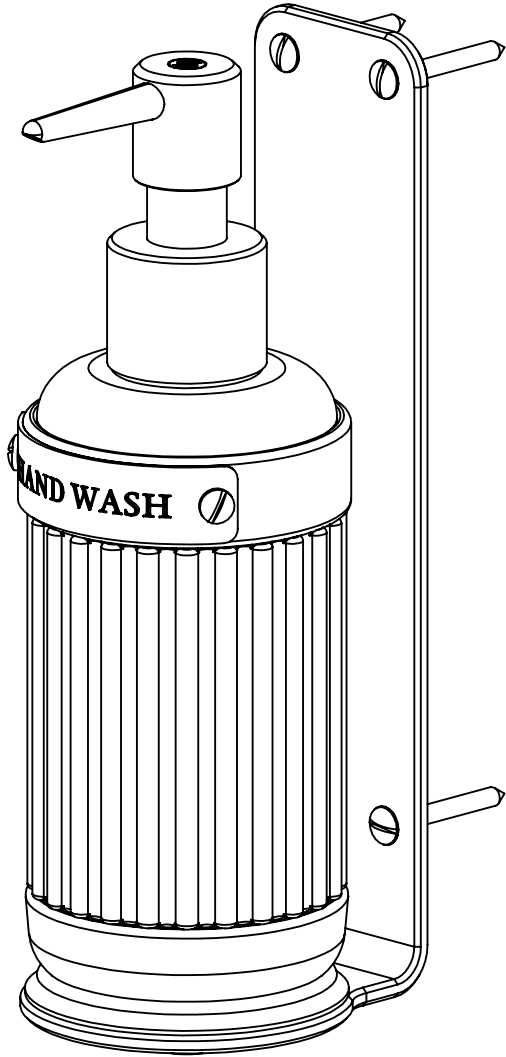

Capacity 300ml / 10.1 fl oz

Note:
 - Dispenser can be deck or wall mounted
 - DAD2044 Wall Brackets sold separately

- Label Options:
- DAD2034 - Hand Wash
 - DAD2035 - Body Wash
 - DAD2036 - Body Cream
 - DAD2037 - Shampoo
 - DAD2038 - Conditioner

- Note:
- Dispenser can be deck or wall mounted
 - DAD2044 Wall Brackets sold separately