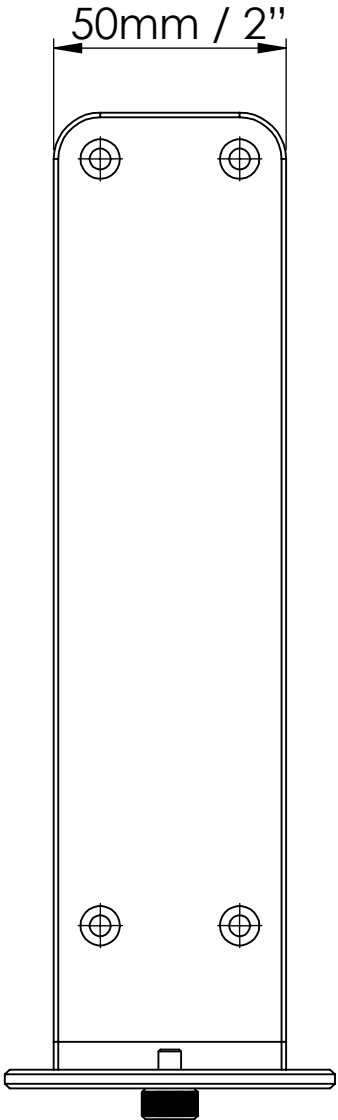

Capacity 300ml / 10.1 fl oz

Note:
 - Dispenser can be deck or wall mounted
 - DAD2044 Wall Brackets sold separately

- Label Options:
- DAD2034 - Hand Wash
 - DAD2035 - Body Wash
 - DAD2036 - Body Cream
 - DAD2037 - Shampoo
 - DAD2038 - Conditioner