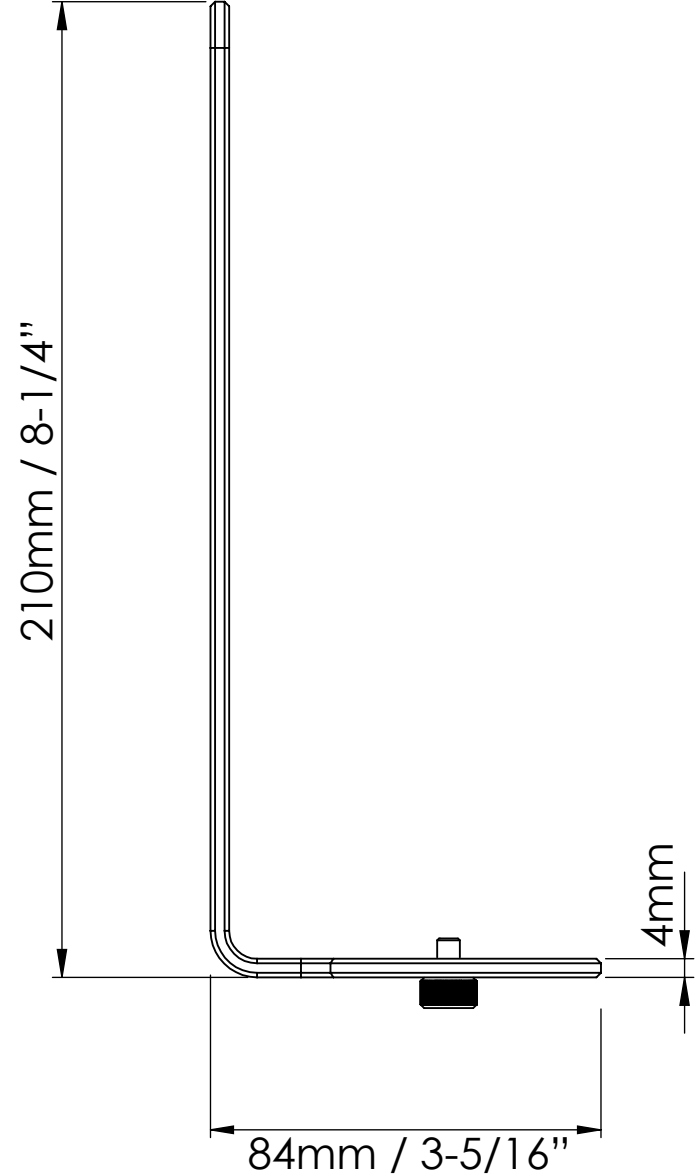

Capacity 300ml / 10.1 fl oz

Note:
 - Dispenser can be deck or wall mounted
 - DAD2044 Wall Brackets sold separately

- Label Options:
- DAD2034 - Hand Wash
 - DAD2035 - Body Wash
 - DAD2036 - Body Cream
 - DAD2037 - Shampoo
 - DAD2038 - Conditioner

- Note:
- Dispenser can be deck or wall mounted
 - DAD2044 Wall Brackets sold separately