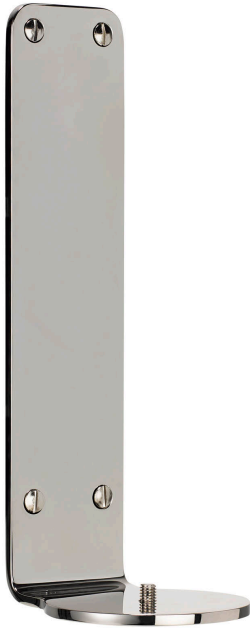

### *The Arrow Wall Bracket*

The Arrow Wall Bracket secures one of five Arrow Dispensers to a wall for easy access in the shower, near a bathroom or kitchen sink. The Arrow Dispensers are engraved with the following label options: hand wash, body wash, body cream, shampoo, and conditioner.

## PRICE EUR

FINISH	PRODUCT CODE	€ (EXC. VAT)
Unlacquered Brass	DAD2044B	135
Polished Nickel	DAD2044N	120
Polished Chrome	DAD2044C	120
Antique Brass	DAD2044Z	160
Antique Nickel	DAD2044W	160
Antique Bronze	DAD2044Y	160
Antique Brushed Brass	DAD2044V	160
Brushed Brass	DAD2044X	160
Brushed Nickel	DAD2044Q	160

### THE ARROW WALL BRACKET SPECIFICATIONS

Height (mm)	205
Width (mm)	70