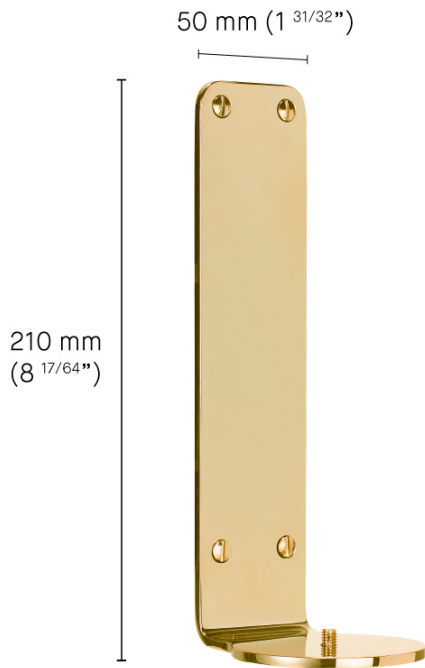

### *The Arrow Wall Bracket*

The Arrow Wall Bracket secures one of five Arrow Dispensers to a wall for easy access in the shower, near a bathroom or kitchen sink. The Arrow Dispensers are engraved with the following label options: hand wash, body wash, body cream, shampoo, and conditioner.

## PRICE EUR

FINISH	PRODUCT CODE	€ (EXC. VAT)
Unlacquered Brass	DAD2044B	135
Polished Nickel	DAD2044N	120
Polished Chrome	DAD2044C	120
Antique Brass	DAD2044Z	160
Antique Nickel	DAD2044W	160
Antique Bronze	DAD2044Y	160
Antique Brushed Brass	DAD2044V	160
Brushed Brass	DAD2044X	160
Brushed Nickel	DAD2044Q	160

### THE ARROW WALL BRACKET SPECIFICATIONS

Height (mm)	205
Width (mm)	70