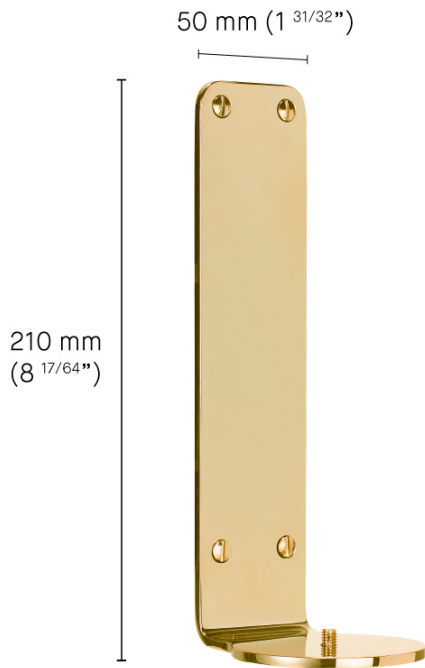

BATHROOM ACCESSORIES

The Arrow Wall Bracket

The Arrow Wall Bracket secures one of five Arrow Dispensers to a wall for easy access in the shower, near a bathroom or kitchen sink. The Arrow Dispensers are engraved with the following label options: hand wash, body wash, body cream, shampoo, and conditioner.

PRICE GBP

FINISH	PRODUCT CODE	£ (EXC. VAT)
Unlacquered Brass	DAD2044B	105
Polished Nickel	DAD2044N	95
Polished Chrome	DAD2044C	95
Antique Brass	DAD2044Z	125
Antique Nickel	DAD2044W	125
Antique Bronze	DAD2044Y	125
Antique Brushed Brass	DAD2044V	125
Brushed Brass	DAD2044X	125
Brushed Nickel	DAD2044Q	125

THE ARROW WALL BRACKET

THE ARROW WALL BRACKET SPECIFICATIONS

Height (mm)	205
Width (mm)	70

FINISH VARIATIONS

Unlacquered Brass

A Natural Live Brass Finish

Polished Nickel

A Softer Silver Finish