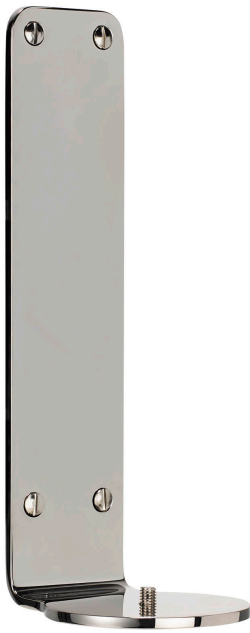

BATHROOM ACCESSORIES

The Arrow Wall Bracket

The Arrow Wall Bracket secures one of five Arrow Dispensers to a wall for easy access in the shower, near a bathroom or kitchen sink. The Arrow Dispensers are engraved with the following label options: hand wash, body wash, body cream, shampoo, and conditioner.

PRICE GBP

FINISH	PRODUCT CODE	£ (EXC. VAT)
Unlacquered Brass	DAD2044B	105
Polished Nickel	DAD2044N	95
Polished Chrome	DAD2044C	95
Antique Brass	DAD2044Z	125
Antique Nickel	DAD2044W	125
Antique Bronze	DAD2044Y	125
Antique Brushed Brass	DAD2044V	125
Brushed Brass	DAD2044X	125
Brushed Nickel	DAD2044Q	125

THE ARROW WALL BRACKET

THE ARROW WALL BRACKET SPECIFICATIONS

Height (mm)	205
Width (mm)	70

FINISH VARIATIONS

Unlacquered Brass

A Natural Live Brass Finish

Polished Nickel

A Softer Silver Finish