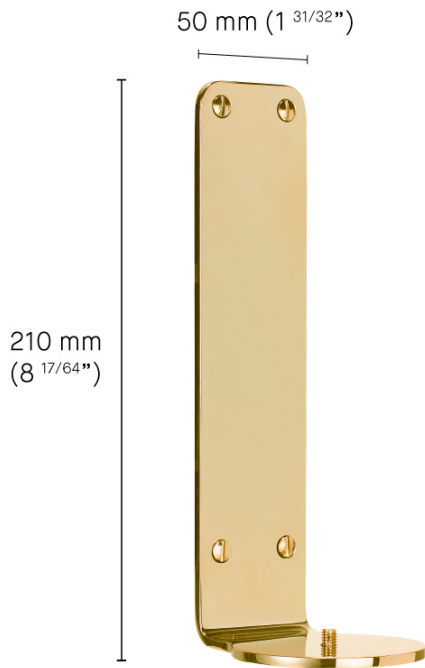

BATHROOM ACCESSORIES

The Arrow Wall Bracket

The Arrow Wall Bracket secures one of five Arrow Dispensers to a wall for easy access in the shower, near a bathroom or kitchen sink. The Arrow Dispensers are engraved with the following label options: hand wash, body wash, body cream, shampoo, and conditioner.

PRICE USD

FINISH	PRODUCT CODE	\$ (EXC. TAX)
Unlacquered Brass	DAD2044B	165
Polished Nickel	DAD2044N	150
Polished Chrome	DAD2044C	150
Antique Brass	DAD2044Z	195
Antique Nickel	DAD2044W	195
Antique Bronze	DAD2044Y	195
Antique Brushed Brass	DAD2044V	195
Brushed Brass	DAD2044X	195
Brushed Nickel	DAD2044Q	195

THE ARROW WALL BRACKET

THE ARROW WALL BRACKET SPECIFICATIONS

FINISH VARIATIONS

Unlacquered Brass

A Natural Live Brass Finish

Polished Nickel

A Softer Silver Finish

Polished Chrome