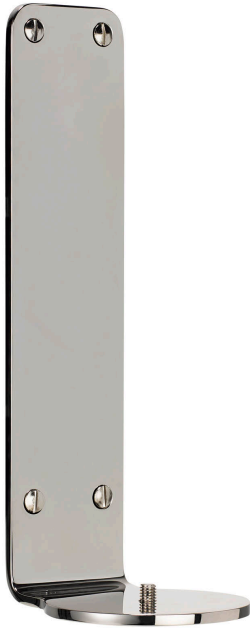

BATHROOM ACCESSORIES

The Arrow Wall Bracket

The Arrow Wall Bracket secures one of five Arrow Dispensers to a wall for easy access in the shower, near a bathroom or kitchen sink. The Arrow Dispensers are engraved with the following label options: hand wash, body wash, body cream, shampoo, and conditioner.

PRICE USD

FINISH	PRODUCT CODE	\$ (EXC. TAX)
Unlacquered Brass	DAD2044B	165
Polished Nickel	DAD2044N	150
Polished Chrome	DAD2044C	150
Antique Brass	DAD2044Z	195
Antique Nickel	DAD2044W	195
Antique Bronze	DAD2044Y	195
Antique Brushed Brass	DAD2044V	195
Brushed Brass	DAD2044X	195
Brushed Nickel	DAD2044Q	195

THE ARROW WALL BRACKET

THE ARROW WALL BRACKET SPECIFICATIONS

FINISH VARIATIONS

Unlacquered Brass

A Natural Live Brass Finish

Polished Nickel

A Softer Silver Finish

Polished Chrome