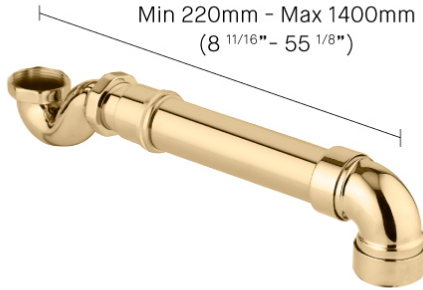

BANJO PIPEWORK SET

BANJO PIPEWORK SET SPECIFICATIONS

FINISH VARIATIONS

A Natural Live Brass Finish

A Softer Silver Finish

A Bright, Clean Option

A bespoke metal finish

A bespoke metal finish

A bespoke metal finish

A bespoke metal finish

A bespoke metal finish