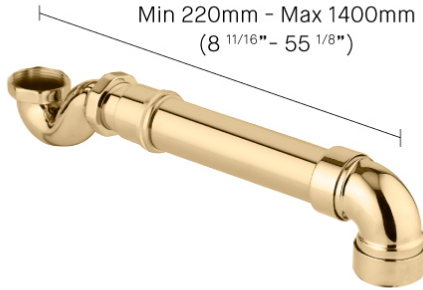

BATHS

Banjo Pipework Set

The Banjo Pipework Set is available in nine metal finishes to match Drummonds' brassware. A solid brass exposed pipe set designed for freestanding baths, it offers a refined, cohesive look with enduring quality.

PRICE GBP

FINISH	PRODUCT CODE	£ (EXC. VAT)
Unlacquered Brass	DAD3066B	255
Polished Nickel	DAD3066N	230
Polished Chrome	DAD3066C	230
Antique Brass	DAD3066Z	305
Antique Bronze	DAD3066Y	305
Antique Brushed Brass	DAD3066V	305
Brushed Brass	DAD3066X	305
Brushed Nickel	DAD3066Q	305

BANJO PIPEWORK SET

BANJO PIPEWORK SET SPECIFICATIONS

FINISH VARIATIONS

Unlacquered Brass

A Natural Live Brass Finish

Polished Nickel

A Softer Silver Finish

Polished Chrome