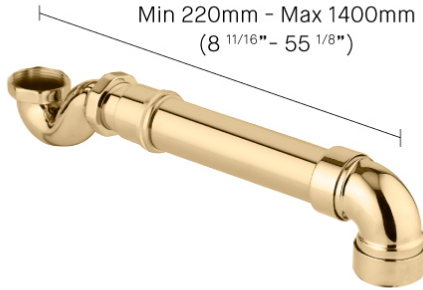

BATHS

Banjo Pipework Set

The Banjo Pipework Set is available in nine metal finishes to match Drummonds' brassware. A solid brass exposed pipe set designed for freestanding baths, it offers a refined, cohesive look with enduring quality.

PRICE USD

FINISH	PRODUCT CODE	\$ (EXC. TAX)
Unlacquered Brass	DAD3066BUS	400
Polished Nickel	DAD3066NUS	360
Polished Chrome	DAD3066CUS	360
Antique Brass	DAD3066ZUS	475
Antique Bronze	DAD3066YUS	475
Antique Brushed Brass	DAD3066VUS	475
Brushed Brass	DAD3066XUS	475
Brushed Nickel	DAD3066QUS	475

BANJO PIPEWORK SET

BANJO PIPEWORK SET SPECIFICATIONS

FINISH VARIATIONS

Unlacquered Brass

A Natural Live Brass Finish

Polished Nickel

A Softer Silver Finish

Polished Chrome