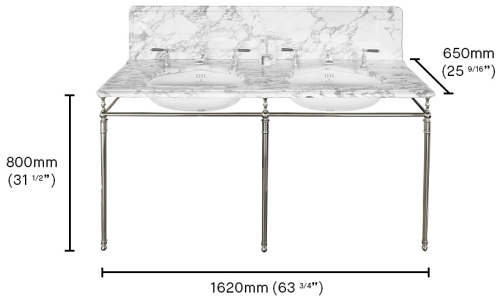

DOUBLE LOWTHER STAND

DOUBLE LOWTHER STAND SPECIFICATIONS

Notes

Assembly required on site

FINISH VARIATIONS

Unlacquered Brass

A Natural Live Brass Finish

Polished Nickel

A Softer Silver Finish

Polished Chrome

A Bright, Clean Option

Antique Brass

A bespoke metal finish

Antique Nickel

A bespoke metal finish

Antique Bronze

A bespoke metal finish

Antique Brushed Brass

A bespoke metal finish

Brushed Brass

A bespoke metal finish

Brushed Nickel

A bespoke metal finish