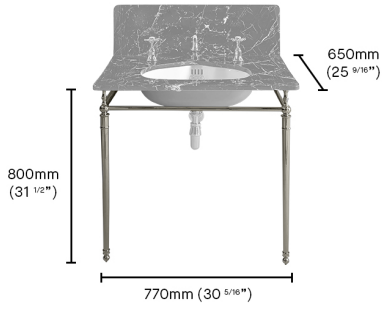

# Single Lowther Stand

This Single Lowther basin stand has identical measurements to the stand in our full Lowther suite, perfect if you are sourcing your own marble top. We can also create a stand with bespoke measurements for an additional cost. Please contact us for more information.

### SINGLE LOWTHER STAND SPECIFICATIONS

Height (mm)	800
Width (mm)	770
Depth (mm)	650
Notes	Assembly required on site