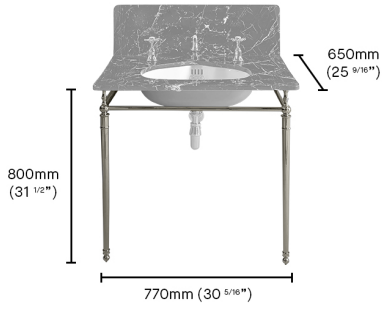

BASINS

Single Lowther Stand

This Single Lowther basin stand has identical measurements to the stand in our full Lowther suite, perfect if you are sourcing your own marble top. We can also create a stand with bespoke measurements for an additional cost. Please contact us for more information.

SINGLE LOWTHER STAND

SINGLE LOWTHER STAND SPECIFICATIONS

Height (mm)	800
Width (mm)	770
Depth (mm)	650
Notes	Assembly required on site

FINISH VARIATIONS

Unlacquered Brass

A Natural Live Brass Finish

Polished Nickel