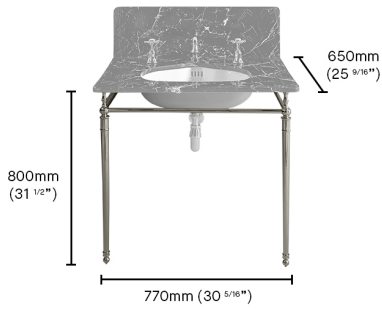

SINGLE LOWTHER STAND

SINGLE LOWTHER STAND SPECIFICATIONS

Notes

Assembly required on site

FINISH VARIATIONS

Unlacquered Brass

A Natural Live Brass Finish

Polished Nickel

A Softer Silver Finish

Polished Chrome

A Bright, Clean Option

Antique Brass

A bespoke metal finish

Antique Nickel

A bespoke metal finish

Antique Bronze

A bespoke metal finish

Antique Brushed Brass

A bespoke metal finish

Brushed Brass

A bespoke metal finish

Brushed Nickel

A bespoke metal finish