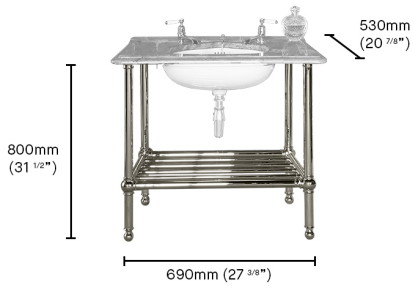

BASINS

Single Crake Stand

This solid brass Single Crake basin stand has identical measurements to the stand in our full Crake suite, perfect if you are sourcing your own marble top.

PRICE USD

FINISH	PRODUCT CODE	\$ (EXC. TAX)
Unlacquered Brass	DAD9004BB	5,245
Polished Nickel	DAD9004BN	4,770
Polished Chrome	DAD9004BC	4,770
Brushed Nickel	DAD9004BQ	6,300
Antique Brushed Brass	DAD9004BV	6,300
Antique Nickel	DAD9004BW	6,300
Brushed Brass	DAD9004BX	6,300
Antique Bronze	DAD9004BY	6,300
Antique Brass	DAD9004BZ	6,300

SINGLE CRAKE STAND

SINGLE CRAKE STAND SPECIFICATIONS

Notes

Assembly required on site

FINISH VARIATIONS

Unlacquered Brass

A Natural Live Brass Finish

Polished Nickel