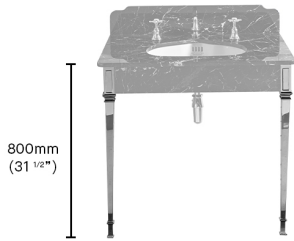

HEBDERN STAND

HEBDERN STAND SPECIFICATIONS

Height (mm) 800

Notes Assembly required on site

FINISH VARIATIONS

Unlacquered Brass

A Natural Live Brass Finish

Polished Nickel

A Softer Silver Finish

Polished Chrome

A Bright, Clean Option

Antique Brass

A bespoke metal finish

Antique Nickel

A bespoke metal finish

Antique Bronze

A bespoke metal finish

Antique Brushed Brass

A bespoke metal finish

Brushed Brass

A bespoke metal finish

Brushed Nickel

A bespoke metal finish