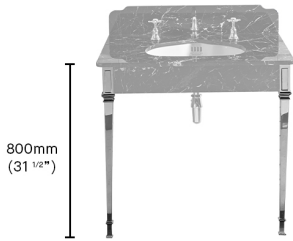

HEBDERN STAND

HEBDERN STAND SPECIFICATIONS

Height (mm) 800

Notes Assembly required on site

FINISH VARIATIONS

Unlacquered Brass

A Natural Live Brass Finish

Polished Nickel

A Softer Silver Finish

Polished Chrome

A Bright, Clean Option

Antique Brass

A bespoke metal finish

Antique Nickel

A bespoke metal finish

Antique Bronze

A bespoke metal finish

Antique Brushed Brass

A bespoke metal finish

Brushed Brass

A bespoke metal finish

Brushed Nickel

A bespoke metal finish