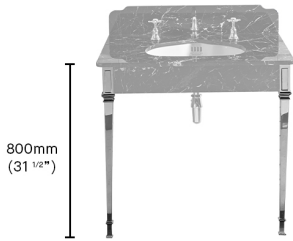

HEBDERN STAND

HEBDERN STAND SPECIFICATIONS

Notes

Assembly required on site

FINISH VARIATIONS

Unlacquered Brass

A Natural Live Brass Finish

Polished Nickel

A Softer Silver Finish

Polished Chrome

A Bright, Clean Option

Antique Brass

A bespoke metal finish

Antique Nickel

A bespoke metal finish

Antique Bronze

A bespoke metal finish

Antique Brushed Brass

A bespoke metal finish

Brushed Brass

A bespoke metal finish

Brushed Nickel

A bespoke metal finish