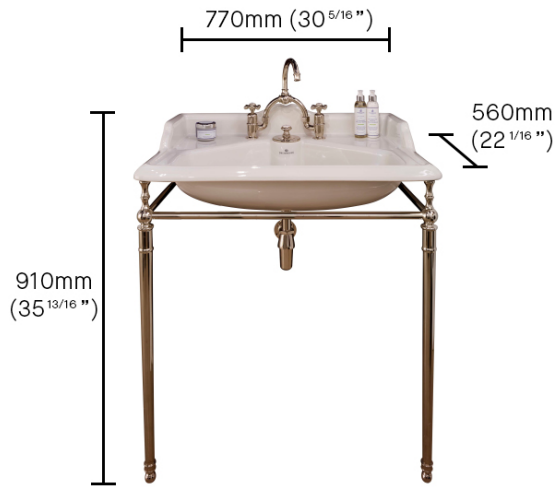

SINGLE VANITY BASINS

The Naver China Vanity Basin

The Naver hand basin is one of the best examples of time-honoured British bathroom design. Its generous dimensions make the Naver ideal for larger bathrooms. The built-in plunger removes the need for a waste plug and chain. Supplied with stand, plunger waste and china vanity basin.

PRICE GBP

FINISH	PRODUCT CODE	£ (EXC. VAT)
Unlacquered Brass	DAD9040B	2,895
Polished Nickel	DAD9040N	2,785
Polished Chrome	DAD9040C	2,785
Brushed Nickel	DAD9040Q	3,140
Antique Brushed Brass	DAD9040V	3,140
Antique Nickel	DAD9040W	3,140
Brushed Brass	DAD9040X	3,140
Antique Bronze	DAD9040Y	3,140
Antique Brass	DAD9040Z	3,140

THE NAVER CHINA VANITY BASIN

THE NAVER CHINA VANITY BASIN SPECIFICATIONS

Height (mm)	910
Width (mm)	770
Depth (mm)	560
Shelf	No Shelf
Basin Width	Medium
Notes	Assembly required on site

FINISH VARIATIONS

Unlacquered Brass