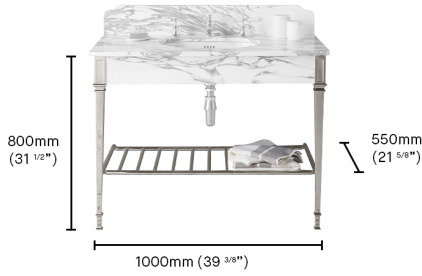

BASINS

Single Thames Stand

The solid legs of our Single Thames basin are available separately, identical to those in our Thames basin suite. This is ideal if you are sourcing your own marble top to your own measurements.

SINGLE THAMES STAND

SINGLE THAMES STAND SPECIFICATIONS

Height (mm)	800
Width (mm)	1000
Depth (mm)	550
Notes	Assembly required on site

FINISH VARIATIONS

Unlacquered Brass

A Natural Live Brass Finish

Polished Nickel