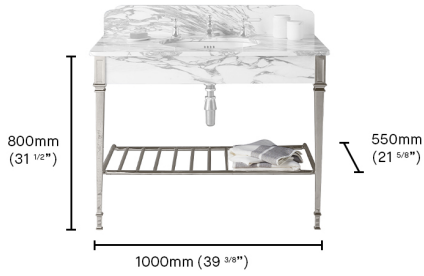

SINGLE THAMES STAND

SINGLE THAMES STAND SPECIFICATIONS

Notes

Assembly required on site

FINISH VARIATIONS

Unlacquered Brass

A Natural Live Brass Finish

Polished Nickel

A Softer Silver Finish

Polished Chrome

A Bright, Clean Option

Antique Brass

A bespoke metal finish

Antique Nickel

A bespoke metal finish

Antique Bronze

A bespoke metal finish

Antique Brushed Brass

A bespoke metal finish

Brushed Brass

A bespoke metal finish

Brushed Nickel

A bespoke metal finish