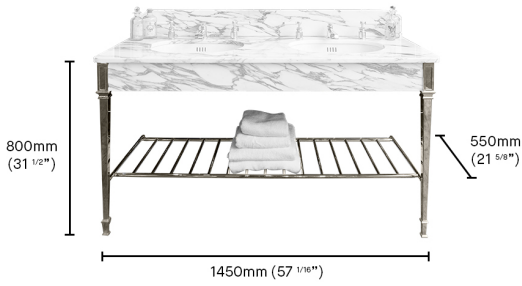

BASINS

Double Thames Stand

The Double Thames basin stand has the same measurements as the stand in our full Thames suite, perfect if you are sourcing your own marble top.

PRICE EUR

FINISH	PRODUCT CODE	€ (EXC. VAT)
Unlacquered Brass	DAD9075B	4,160
Polished Nickel	DAD9075N	3,780
Polished Chrome	DAD9075C	3,780
Brushed Nickel	DAD9075Q	4,990
Antique Brushed Brass	DAD9075V	4,990
Antique Nickel	DAD9075W	4,990
Brushed Brass	DAD9075X	4,990
Antique Bronze	DAD9075Y	4,990
Antique Brass	DAD9075Z	4,990

DOUBLE THAMES STAND

DOUBLE THAMES STAND SPECIFICATIONS

Height (mm)	800
Width (mm)	1450
Depth (mm)	550
Notes	Assembly required on site

FINISH VARIATIONS

Unlacquered Brass

A Natural Live Brass Finish

Polished Nickel