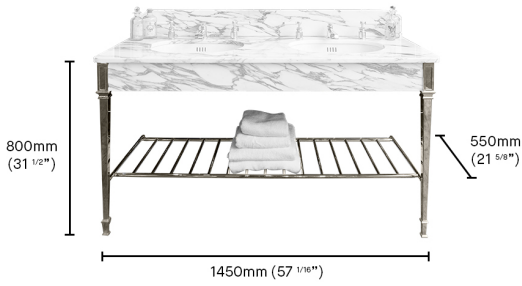

# Double Thames Stand

The Double Thames basin stand has the same measurements as the stand in our full Thames suite, perfect if you are sourcing your own marble top.

### DOUBLE THAMES STAND SPECIFICATIONS

Height (mm)	800
Width (mm)	1450
Depth (mm)	550
Notes	Assembly required on site