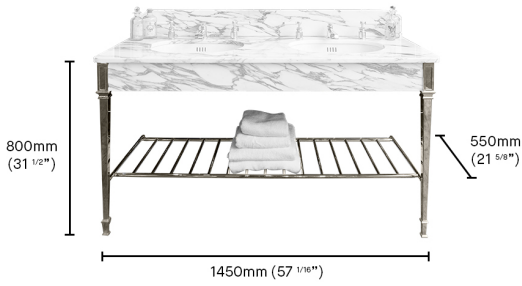

DOUBLE THAMES STAND

DOUBLE THAMES STAND SPECIFICATIONS

Notes

Assembly required on site

FINISH VARIATIONS

Unlacquered Brass

A Natural Live Brass Finish

Polished Nickel

A Softer Silver Finish

Polished Chrome

A Bright, Clean Option

Antique Brass

A bespoke metal finish

Antique Nickel

A bespoke metal finish

Antique Bronze

A bespoke metal finish

Antique Brushed Brass

A bespoke metal finish

Brushed Brass

A bespoke metal finish

Brushed Nickel

A bespoke metal finish