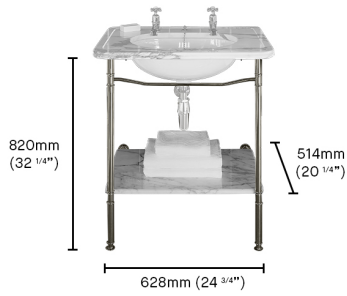

MARTIN BRUDNIZKI

Single Ladybower Stand

This Single Ladybower basin stand has the same measurements as the stand in our full Ladybower suite, perfect if you are sourcing your own marble top.

PRICE EUR

FINISH	PRODUCT CODE	€ (EXC. VAT)
Unlacquered Brass	DAD9084B	1,870
Polished Nickel	DAD9084N	1,700
Polished Chrome	DAD9084C	1,700
Brushed Nickel	DAD9084Q	2,245
Antique Brushed Brass	DAD9084V	2,245
Antique Nickel	DAD9084W	2,245
Brushed Brass	DAD9084X	2,245
Antique Bronze	DAD9084Y	2,245
Antique Brass	DAD9084Z	2,245

SINGLE LADYBOWER STAND

SINGLE LADYBOWER STAND SPECIFICATIONS

Height (mm)	820
Width (mm)	628
Depth (mm)	514
Notes	Assembly required on site

FINISH VARIATIONS

Unlacquered Brass

A Natural Live Brass Finish

Polished Nickel