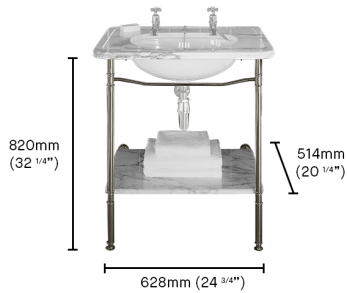

MARTIN BRUDNIZKI

Single Ladybower Stand

This Single Ladybower basin stand has the same measurements as the stand in our full Ladybower suite, perfect if you are sourcing your own marble top.

PRICE GBP

FINISH	PRODUCT CODE	£ (EXC. VAT)
Unlacquered Brass	DAD9084B	1,480
Polished Nickel	DAD9084N	1,345
Polished Chrome	DAD9084C	1,345
Brushed Nickel	DAD9084Q	1,775
Antique Brushed Brass	DAD9084V	1,775
Antique Nickel	DAD9084W	1,775
Brushed Brass	DAD9084X	1,775
Antique Bronze	DAD9084Y	1,775
Antique Brass	DAD9084Z	1,775

SINGLE LADYBOWER STAND

SINGLE LADYBOWER STAND SPECIFICATIONS

Height (mm)	820
Width (mm)	628
Depth (mm)	514
Notes	Assembly required on site

FINISH VARIATIONS

Unlacquered Brass

A Natural Live Brass Finish

Polished Nickel