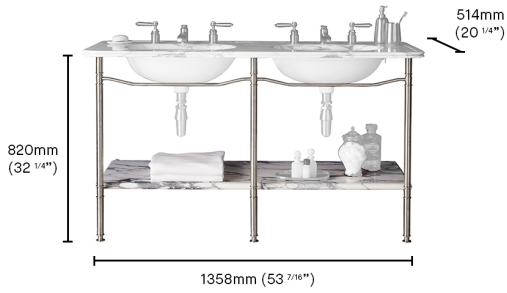

DRUMMONDS

LONDON · NEW YORK

MARTIN BRUDNIZKI

Double Ladybower Stand

This Double Ladybower basin stand has the same measurements as the stand in our full Ladybower suite, perfect if you are sourcing your own marble top.

DOUBLE LADYBOWER STAND

DOUBLE LADYBOWER STAND SPECIFICATIONS

Height (mm)	820
Width (mm)	1358
Depth (mm)	514
Notes	Assembly required on site

FINISH VARIATIONS

Unlacquered Brass

A Natural Live Brass Finish

Polished Nickel