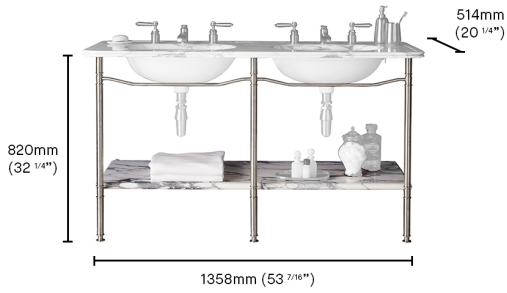

DRUMMONDS

LONDON · NEW YORK

MARTIN BRUDNIZKI

Double Ladybower Stand

This Double Ladybower basin stand has the same measurements as the stand in our full Ladybower suite, perfect if you are sourcing your own marble top.

PRICE GBP

FINISH	PRODUCT CODE	£ (EXC. VAT)
Unlacquered Brass	DAD9085B	2,365
Polished Nickel	DAD9085N	2,150
Polished Chrome	DAD9085C	2,150
Brushed Nickel	DAD9085Q	2,840
Antique Brushed Brass	DAD9085V	2,840
Antique Nickel	DAD9085W	2,840
Brushed Brass	DAD9085X	2,840
Antique Bronze	DAD9085Y	2,840
Antique Brass	DAD9085Z	2,840

DOUBLE LADYBOWER STAND

DOUBLE LADYBOWER STAND SPECIFICATIONS

Height (mm)	820
Width (mm)	1358
Depth (mm)	514
Notes	Assembly required on site

FINISH VARIATIONS

Unlacquered Brass

A Natural Live Brass Finish

Polished Nickel