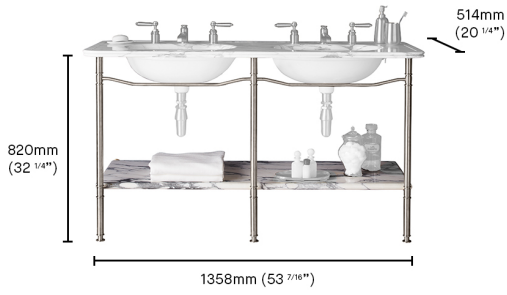

DRUMMONDS

LONDON · NEW YORK

MARTIN BRUDNIZKI

Double Ladybower Stand

This Double Ladybower basin stand has the same measurements as the stand in our full Ladybower suite, perfect if you are sourcing your own marble top.

PRICE USD

FINISH	PRODUCT CODE	\$ (EXC. TAX)
Unlacquered Brass	DAD9085B	3,690
Polished Nickel	DAD9085N	3,350
Polished Chrome	DAD9085C	3,350
Brushed Nickel	DAD9085Q	4,430
Antique Brushed Brass	DAD9085V	4,430
Antique Nickel	DAD9085W	4,430
Brushed Brass	DAD9085X	4,430
Antique Bronze	DAD9085Y	4,430
Antique Brass	DAD9085Z	4,430

DOUBLE LADYBOWER STAND

DOUBLE LADYBOWER STAND SPECIFICATIONS

Notes

Assembly required on site

FINISH VARIATIONS

Unlacquered Brass

A Natural Live Brass Finish

Polished Nickel