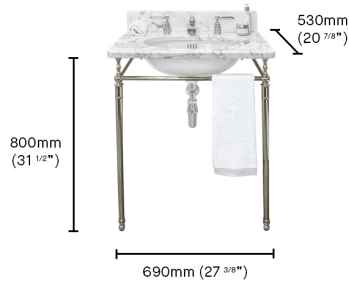

BASINS

Single Locky Stand

This Single Locky basin stand has identical measurements to the stand in our full Locky suite, perfect if you are sourcing your own marble top. We can also create a stand with bespoke measurements for an additional cost. Please contact us for more information.

SINGLE LOCKY STAND

SINGLE LOCKY STAND SPECIFICATIONS

Height (mm)	800
Width (mm)	650
Depth (mm)	535
Notes	Assembly required on site

FINISH VARIATIONS

Unlacquered Brass

A Natural Live Brass Finish

Polished Nickel