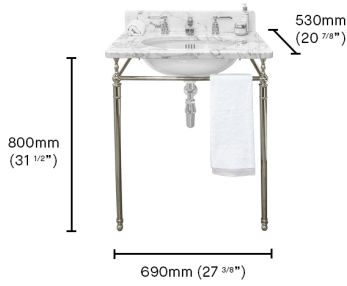

BASINS

Single Locky Stand

This Single Locky basin stand has identical measurements to the stand in our full Locky suite, perfect if you are sourcing your own marble top. We can also create a stand with bespoke measurements for an additional cost. Please contact us for more information.

SINGLE LOCKY STAND

SINGLE LOCKY STAND SPECIFICATIONS

| | |
|-------------|---------------------------|
| Height (mm) | 800 |
| Width (mm) | 650 |
| Depth (mm) | 535 |
| Notes | Assembly required on site |