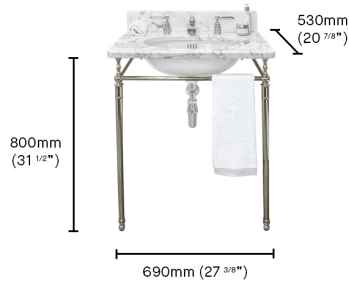

SINGLE LOCKY STAND

SINGLE LOCKY STAND SPECIFICATIONS

Notes

Assembly required on site

FINISH VARIATIONS

Unlacquered Brass

A Natural Live Brass Finish

Polished Nickel

A Softer Silver Finish

Polished Chrome

A Bright, Clean Option

Antique Brass

A bespoke metal finish

Antique Nickel

A bespoke metal finish

Antique Bronze

A bespoke metal finish

Antique Brushed Brass

A bespoke metal finish

Brushed Brass

A bespoke metal finish

Brushed Nickel

A bespoke metal finish