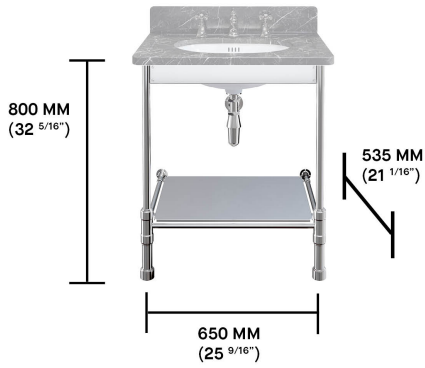

BASINS

Single Taw Stand

This Single Taw basin stand has the same measurements as the stand in our full Taw suite, perfect if you are sourcing your own marble top.

PRICE EUR

FINISH	PRODUCT CODE	€ (EXC. VAT)
Unlacquered Brass	DAD9094B	2,355
Polished Chrome	DAD9094C	2,140
Polished Nickel	DAD9094N	2,140
Antique Brass	DAD9094Z	2,820
Antique Nickel	DAD9094W	2,820
Antique Bronze	DAD9094Y	2,820
Antique Brushed Brass	DAD9094V	2,820
Brushed Brass	DAD9094X	2,820
Brushed Nickel	DAD9094Q	2,820

SINGLE TAW STAND

SINGLE TAW STAND SPECIFICATIONS

Height (mm)	800
Width (mm)	650
Depth (mm)	535
Notes	Assembly required on site

FINISH VARIATIONS

Unlacquered Brass

A Natural Live Brass Finish

Polished Nickel