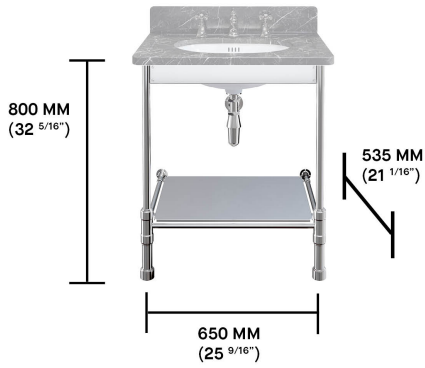

BASINS

Single Taw Stand

This Single Taw basin stand has the same measurements as the stand in our full Taw suite, perfect if you are sourcing your own marble top.

PRICE GBP

FINISH	PRODUCT CODE	£ (EXC. VAT)
Unlacquered Brass	DAD9094B	1,860
Polished Chrome	DAD9094C	1,690
Polished Nickel	DAD9094N	1,690
Antique Brass	DAD9094Z	2,230
Antique Nickel	DAD9094W	2,230
Antique Bronze	DAD9094Y	2,230
Antique Brushed Brass	DAD9094V	2,230
Brushed Brass	DAD9094X	2,230
Brushed Nickel	DAD9094Q	2,230

SINGLE TAW STAND

SINGLE TAW STAND SPECIFICATIONS

Height (mm)	800
Width (mm)	650
Depth (mm)	535
Notes	Assembly required on site

FINISH VARIATIONS

Unlacquered Brass

A Natural Live Brass Finish

Polished Nickel