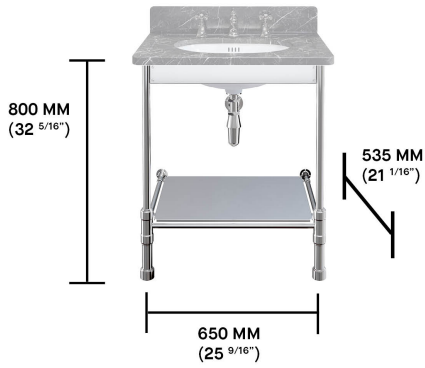

DRUMMONDS

LONDON · NEW YORK

BASINS

Single Taw Stand

This Single Taw basin stand has the same measurements as the stand in our full Taw suite, perfect if you are sourcing your own marble top.

PRICE USD

FINISH	PRODUCT CODE	\$ (EXC. TAX)
Unlacquered Brass	DAD9094B	2,900
Polished Chrome	DAD9094C	2,635
Polished Nickel	DAD9094N	2,635
Antique Brass	DAD9094Z	3,475
Antique Nickel	DAD9094W	3,475
Antique Bronze	DAD9094Y	3,475
Antique Brushed Brass	DAD9094V	3,475
Brushed Brass	DAD9094X	3,475
Brushed Nickel	DAD9094Q	3,475

SINGLE TAW STAND

SINGLE TAW STAND SPECIFICATIONS

Notes

Assembly required on site

FINISH VARIATIONS

Unlacquered Brass

A Natural Live Brass Finish

Polished Nickel