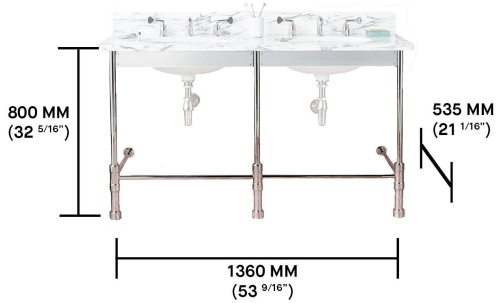

# Double Taw Stand

This Double Taw basin stand has the same measurements as the stand in our full Taw suite, perfect if you are sourcing your own marble top.

### DOUBLE TAW STAND SPECIFICATIONS

Finish	Unlacquered Brass, Polished Nickel, Polished Chrome, Antique Brass, Antique Nickel, Antique Bronze, Antique Brushed Brass, Brushed Brass, Brushed Nickel
Height (mm)	800
Width (mm)	1360
Depth (mm)	535
Notes	Assembly required on site