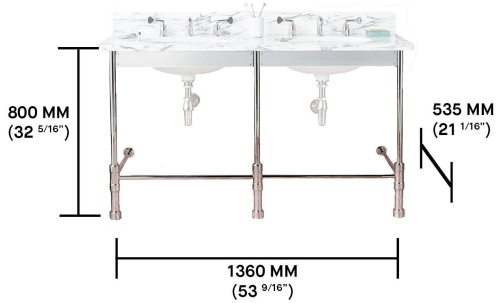

BASINS

Double Taw Stand

This Double Taw basin stand has the same measurements as the stand in our full Taw suite, perfect if you are sourcing your own marble top.

PRICE GBP

FINISH	PRODUCT CODE	£ (EXC. VAT)
Unlacquered Brass	DAD9095B	2,760
Polished Nickel	DAD9095N	2,510
Polished Chrome	DAD9095C	2,510
Antique Brass	DAD9095Z	3,315
Antique Nickel	DAD9095W	3,315
Antique Bronze	DAD9095Y	3,315
Antique Brushed Brass	DAD9095V	3,315
Brushed Brass	DAD9095X	3,315
Brushed Nickel	DAD9095Q	3,315

DOUBLE TAW STAND

DOUBLE TAW STAND SPECIFICATIONS

Finish	Unlacquered Brass, Polished Nickel, Polished Chrome, Antique Brass, Antique Nickel, Antique Bronze, Antique Brushed Brass, Brushed Brass, Brushed Nickel
Height (mm)	800
Width (mm)	1360
Depth (mm)	535
Notes	Assembly required on site