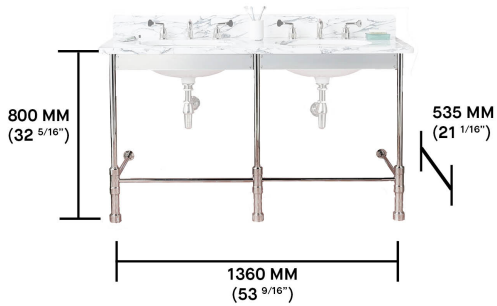

DOUBLE TAW STAND

DOUBLE TAW STAND SPECIFICATIONS

Finish Unlacquered Brass, Polished Nickel, Polished Chrome, Antique Brass, Antique Nickel, Antique Bronze, Antique Brushed Brass, Brushed Brass, Brushed Nickel

Notes Assembly required on site

FINISH VARIATIONS

A Natural Live Brass Finish

A Softer Silver Finish

A Bright, Clean Option

A bespoke metal finish

A bespoke metal finish

A bespoke metal finish

A bespoke metal finish

A bespoke metal finish

A bespoke metal finish