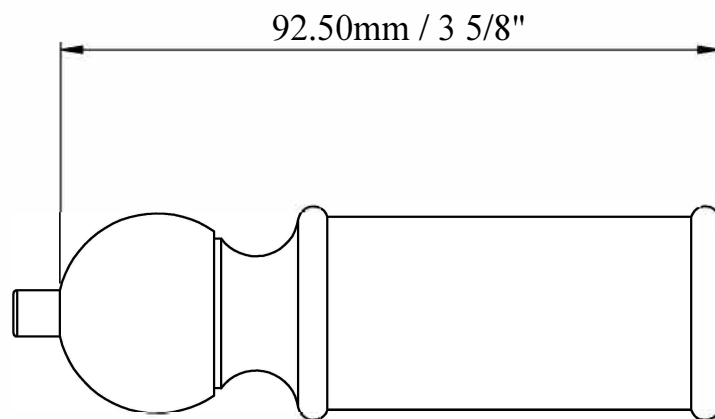

DAD9107 - Extension for Single Basin Stands

Compatible Stands: Lowther, Locky, Syre, Buttermere, Kinloch, Naver

Supplied as a pair.

 DRUMMONDS	0307.00.05 <small>PRODUCT CODE</small>	02 <small>VERSION</small>	03/09/21 <small>DATE</small>
---	---	------------------------------	---------------------------------