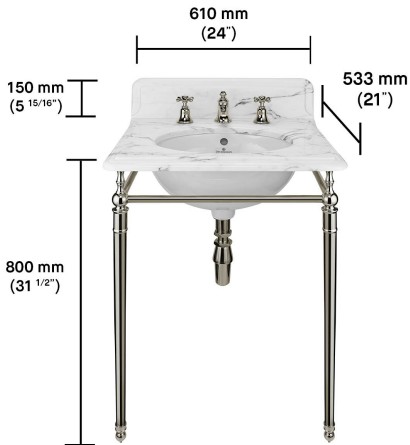

SINGLE VANITY BASINS

The Single Lea Vanity Basin

The most compact marble vanity in our collection, The Lea is available with a stunning Arabescato white marble. Chosen with the same classic tapered legs to match the Lowther and other styles this vanity keeps the same profile top in the marble. To enable the size to be compact yet perfectly formed the bowl is our deeper Moy unit. The vanity simply needs a set of basin mixer taps and bottle trap to complete it.

THE SINGLE LEA VANITY BASIN

THE SINGLE LEA VANITY BASIN SPECIFICATIONS

Finish	Unlacquered Brass, Polished Nickel, Polished Chrome, Antique Brass, Antique Nickel, Antique Bronze, Antique Brushed Brass, Brushed Brass, Brushed Nickel
Marble Finish	Highly Polished Black Marquina, Honed Green Verde Guatemala, Highly Polished White Arabescato
Notes	Assembly required on site