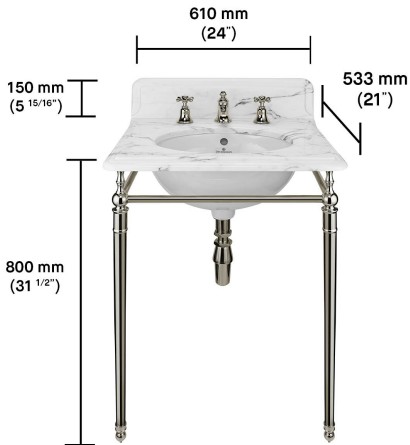

SINGLE VANITY BASINS

The Single Lea Vanity Basin

The most compact marble vanity in our collection, The Lea is available with a stunning Arabescato white marble. Chosen with the same classic tapered legs to match the Lowther and other styles this vanity keeps the same profile top in the marble. To enable the size to be compact yet perfectly formed the bowl is our deeper Moy unit. The vanity simply needs a set of basin mixer taps and bottle trap to complete it.

PRICE GBP

FINISH	HIGHLY POLISHED BLACK MARQUINA	£ (EXC. VAT)	HONED GREEN VERDE GUATEMALA	£ (EXC. VAT)	HIGHLY POLISHED WHITE ARABESCATO	£ (EXC. VAT)
Unlacquered Brass	DAD9110B	4,210	DAD9111B	4,460	DAD9108B	4,460
Polished Nickel	DAD9110N	4,100	DAD9111N	4,350	DAD9108N	4,350
Polished Chrome	DAD9110C	4,100	DAD9111C	4,350	DAD9108C	4,350
Antique Brass	DAD9110Z	4,455	DAD9111Z	4,705	DAD9108Z	4,705
Antique Nickel	DAD9110W	4,455	DAD9111W	4,705	DAD9108W	4,705
Antique Bronze	DAD9110Y	4,455	DAD9111Y	4,705	DAD9108Y	4,705
Antique Brushed Brass	DAD9110V	4,455	DAD9111V	4,705	DAD9108V	4,705
Brushed Brass	DAD9110X	4,455	DAD9111X	4,705	DAD9108X	4,705
Brushed Nickel	DAD9110Q	4,455	DAD9111Q	4,705	DAD9108Q	4,705

THE SINGLE LEA VANITY BASIN

THE SINGLE LEA VANITY BASIN SPECIFICATIONS

Finish	Unlacquered Brass, Polished Nickel, Polished Chrome, Antique Brass, Antique Nickel, Antique Bronze, Antique Brushed Brass, Brushed Brass, Brushed Nickel
Marble Finish	Highly Polished Black Marquina, Honed Green Verde Guatemala, Highly Polished White Arabescato
Notes	Assembly required on site