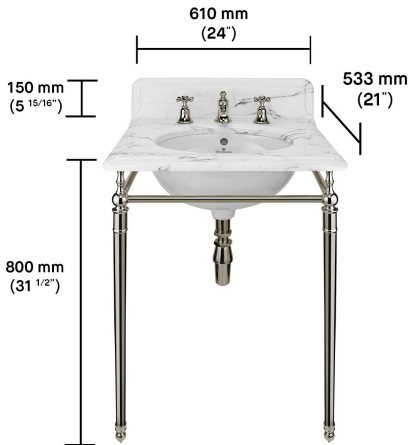

DRUMMONDS

LONDON · NEW YORK

SINGLE VANITY BASINS

The Single Lea Vanity Basin

The most compact marble vanity in our collection, The Lea is available with a stunning Arabescato white marble. Chosen with the same classic tapered legs to match the Lowther and other styles this vanity keeps the same profile top in the marble. To enable the size to be compact yet perfectly formed the bowl is our deeper Moy unit. The vanity simply needs a set of basin mixer taps and bottle trap to complete it.

PRICE USD

FINISH	HIGHLY POLISHED BLACK MARQUINA	\$ (EXC. TAX)	HONED GREEN VERDE GUATEMALA	\$ (EXC. TAX)	HIGHLY POLISHED WHITE ARABESCATO	\$ (EXC. TAX)
Unlacquered Brass	DAD9110B	7,065	DAD9111B	7,455	DAD9108B	7,455
Polished Nickel	DAD9110N	6,895	DAD9111N	7,285	DAD9108N	7,285
Polished Chrome	DAD9110C	6,895	DAD9111C	7,285	DAD9108C	7,285
Antique Brass	DAD9110Z	7,445	DAD9111Z	7,835	DAD9108Z	7,835
Antique Nickel	DAD9110W	7,445	DAD9111W	7,835	DAD9108W	7,835
Antique Bronze	DAD9110Y	7,445	DAD9111Y	7,835	DAD9108Y	7,835
Antique Brushed Brass	DAD9110V	7,445	DAD9111V	7,835	DAD9108V	7,835
Brushed Brass	DAD9110X	7,445	DAD9111X	7,835	DAD9108X	7,835
Brushed Nickel	DAD9110Q	7,445	DAD9111Q	7,835	DAD9108Q	7,835

THE SINGLE LEA VANITY BASIN

THE SINGLE LEA VANITY BASIN SPECIFICATIONS

Finish	Unlacquered Brass, Polished Nickel, Polished Chrome, Antique Brass, Antique Nickel, Antique Bronze, Antique Brushed Brass, Brushed Brass, Brushed Nickel
Marble Finish	Highly Polished Black Marquina, Honed Green Verde Guatemala, Highly Polished White Arabescato
Notes	Assembly required on site