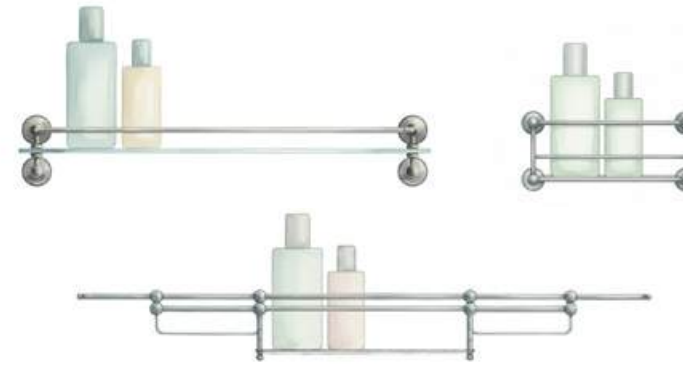

4-bar

From £3,580 ex. VAT
H - 1300, D - 143, W - Custom | DAD1801

5-bar

From £3,980 ex. VAT
H - 1600, D - 143, W - Custom | DAD1802

Freestanding Towel Rail

From £5,780 ex. VAT
H - 900, D - 210, W - Custom | DAD1810

6-bar

From £4,380 ex. VAT
H - 1700, D - 143, W - Custom | DAD1803

Extendable Escutcheons

From £245 ex. VAT
IN - 15 | DAD3070

Pair Manual 1/2 Inch Radiator Valves

From £655 ex. VAT
IN - 1/2" | DAD1757

Bathroom Accessories

1. STORAGE

Glass Shelves, Bath Racks & Bottle Racks

Towel Rings & Bars

Robe Hooks

2. MIRRORS & LIGHTING

Bathroom Mirrors

Bathroom Lights

For bathroom mirrors, see pages 112 - 113; for bathroom lighting, see pages 114 - 115.

3. WC ACCESSORIES

Loo Brushes & Loo Roll Holders

WC accessories, page 111.

3. BRASSWARE FINISHES

Key (in mm)	
D	Depth
W	Width
H	Height

The Arrow Dispensers

Hand Wash Dispenser
From £455 ex. VAT
H - 205 | DAD2034