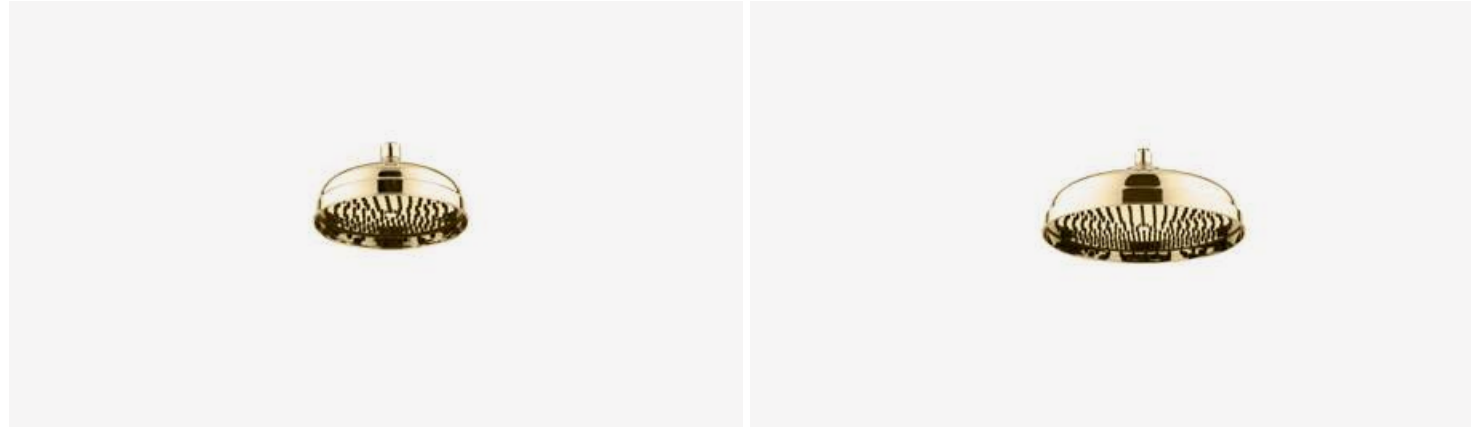

**The Classic Hand Shower
& Wall Bracket**
From £470 ex. VAT
DAD1951

**The Hudson Hand Shower
& Bracket by Pembroke & Ives**
From £495 ex. VAT
DAD1995

**The Hudson Shower & Horizontal
Bracket by Pembroke & Ives**
From £595 ex. VAT
DAD1998

**The Hudson Hand Shower
& Riser Pipe by Pembroke & Ives**
From £1,080 ex. VAT
DAD1999

Shower Heads

**130mm (5")
Shower Rose**
From £290 ex. VAT
DAD1914A

**200mm (8")
Shower Rose**
From £290 ex. VAT
DAD1914

**300mm (12")
Shower Rose**
From £395 ex. VAT
DAD1903

**200mm (8")
Easy Clean Rose**
From £310 ex. VAT
DAD1914EC

**300mm (12")
Easy Clean Rose**
From £415 ex. VAT
DAD1903EC

**200mm (8")
Grand Shower Rose**
From £290 ex. VAT
DAD1925

**250mm (10")
Grand Shower Rose**
From £395 ex. VAT
DAD1927

Shower Heads

**Shamrock
Shower Rose**
From £1,500 ex. VAT
W - 410 | DAD1902

**Ceramic
Tear Drop**
From £430 ex. VAT
W - 140 | DAD1920

**Adjustable
Shower Rose**
From £495 ex. VAT
W - 67 | DAD1923