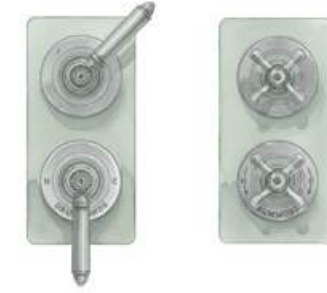

Control Sets

The Classic pipework and fittings feature timeless detailing, while the Grand collection is more substantial with a minimalist luxury aesthetic. Shower controls are shown by collection (pages 40 - 79).