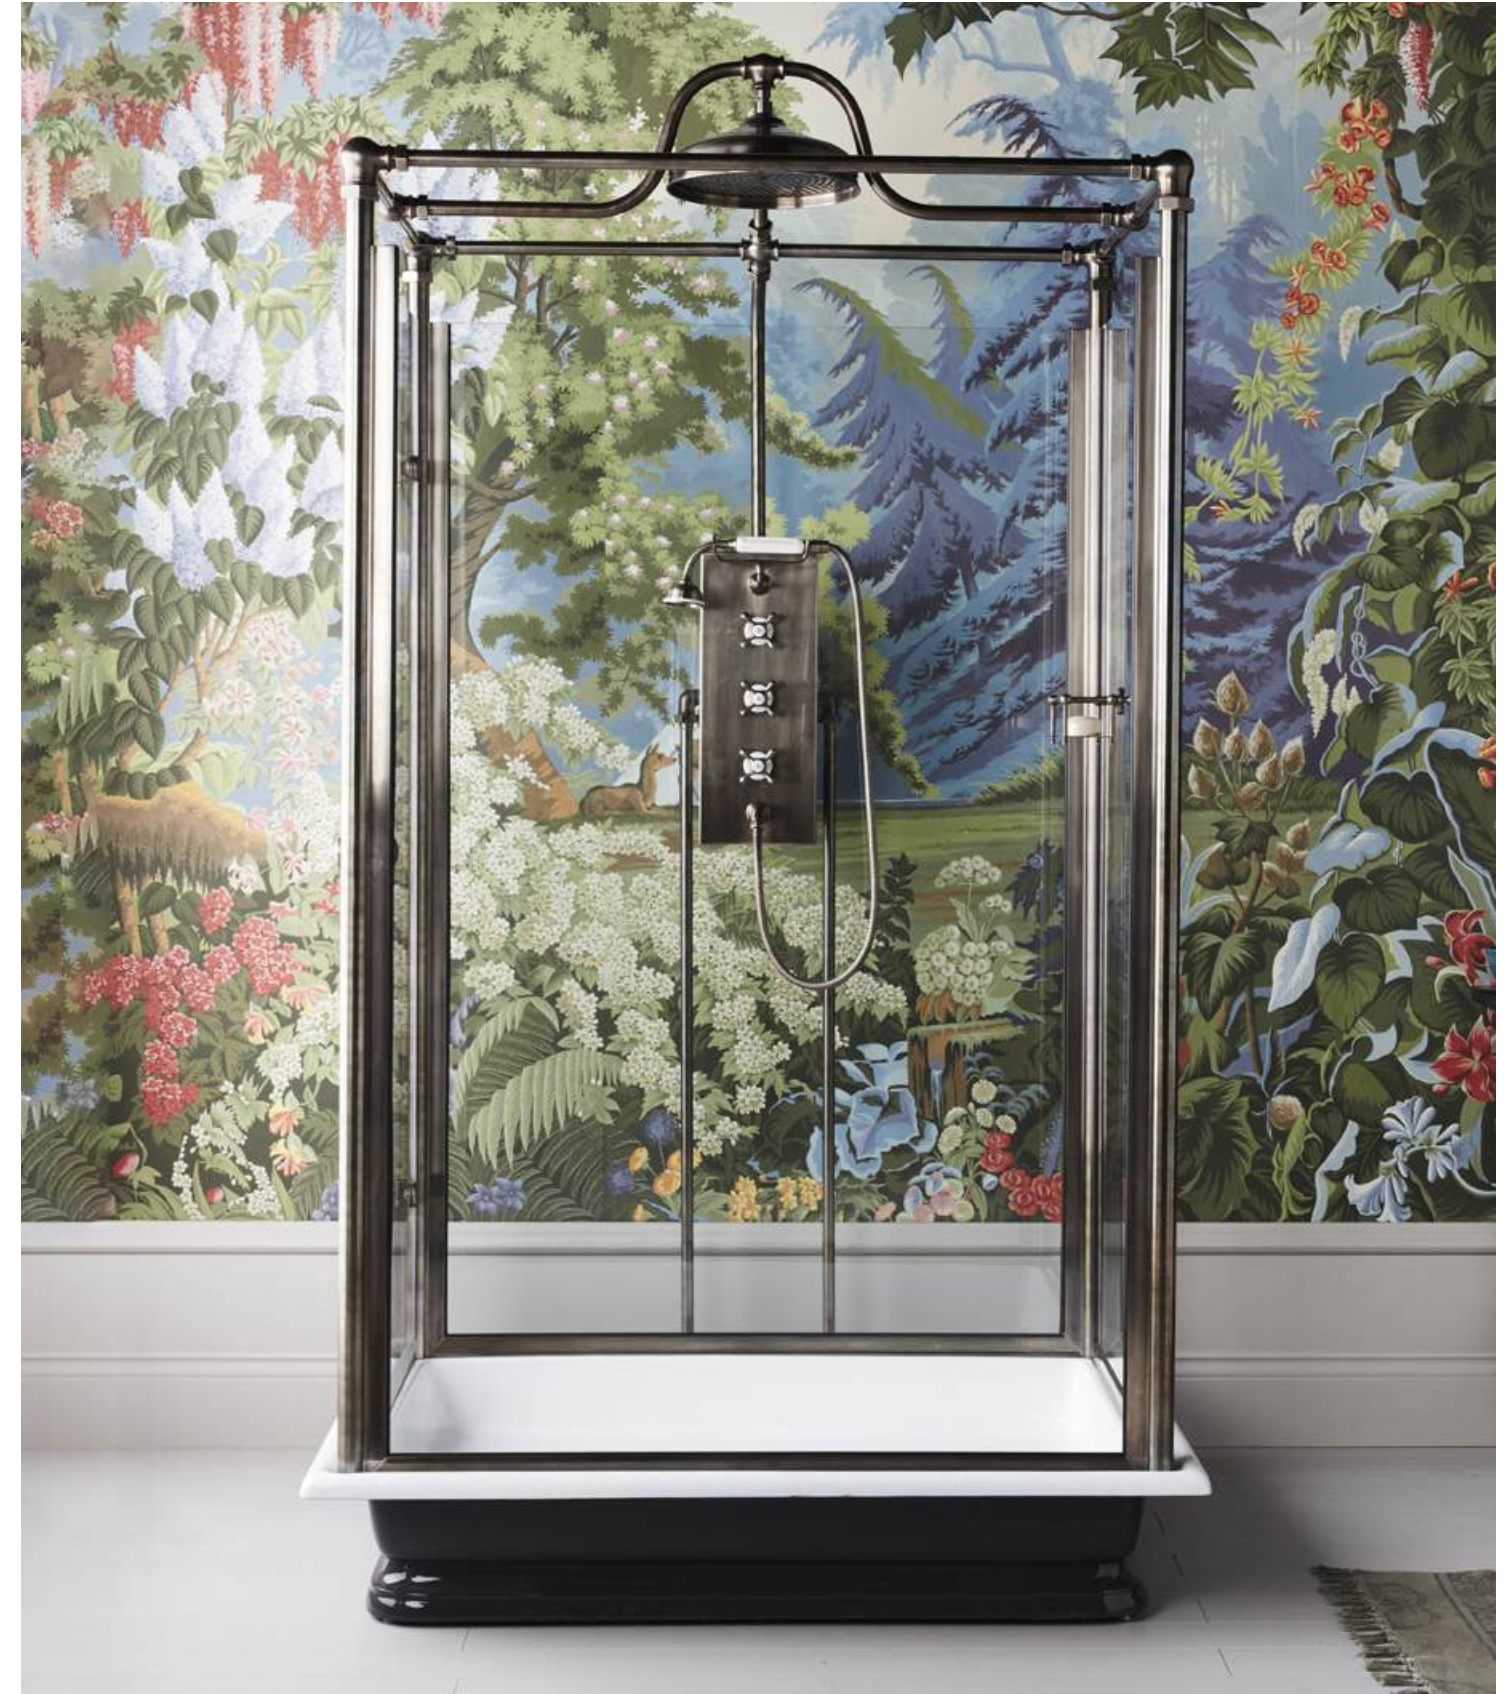

From £26,750 ex. VAT, D - 1308, W - 1151, H - 2474 | DAD1023

Primed Tray Painted Tray Polished Iron Tray

31

Freestanding Showers with Skirt

The Test

From £24,750 ex. VAT, D - 1070, W - 1000, H - 2360 | DAD1039

Primed Tray

Painted Tray

Polished Iron Tray

32

Freestanding Showers with Skirt

The Thurso

From £26,750 ex. VAT, D - 1308, W - 1151, H - 2360 | DAD1041

Primed Tray

Painted Tray

Polished Iron Tray

33

Freestanding Showers with Marble

The Medway

From £27,350 ex. VAT, D - 1042, W - 940, H - 2291 | DAD1064/61

White Arabescato

Verde Guatemala