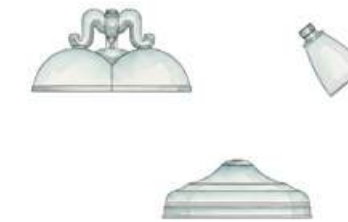

Shower Heads (Roses)
Pages 84 - 85