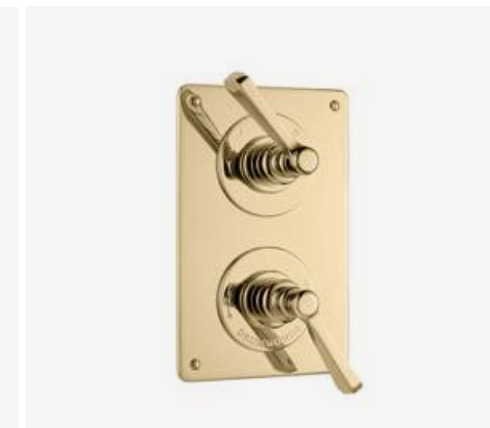

From £1,890 ex. VAT
SL - 205, Includes Push Click Waste | DAD1983

The Hudson Lever Shower Fittings

Thermostatic Shower Valve

From £840 ex. VAT
D - 140 | DAD1985

On/Off Shower Control

From £645 ex. VAT
D - 90 | DAD1987

On/Off 2-way Shower Diverter

From £695 ex. VAT
W - 160, H - 250 | DAD1989

The Hudson Lever Bath Fittings

Wall-Mounted Bath Spout

From £645 ex. VAT
SL - 241 | DAD1979

Floor-Standing Bath & Shower Mixer

From £3,685 ex. VAT
SL - 190 | DAD1997

Thermo & 2 On/Off Shower Plate

From £2,965 ex. VAT
W - 160, H - 365 | DAD1994

Thermo & On/Off Shower Plate

From £1,800 ex. VAT
W - 160, H - 250 | DAD1991

Thermo & 2 Way Shower Plate

From £1,850 ex. VAT
W - 160, H - 250 | DAD1993