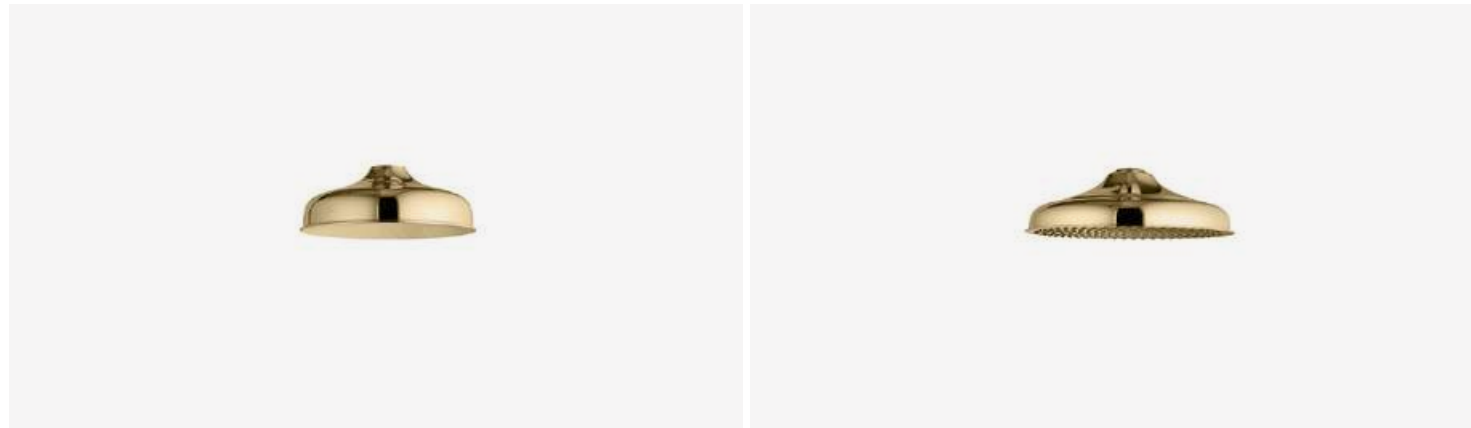

**The Hudson Hand Shower
& Riser Pipe by Pembroke & Ives**
From £1,080 ex. VAT
DAD1999

Shower Heads

**130mm (5")
Shower Rose**
From £290 ex. VAT
DAD1914A

**200mm (8")
Shower Rose**
From £290 ex. VAT
DAD1914

**300mm (12")
Shower Rose**
From £395 ex. VAT
DAD1903

**200mm (8")
Easy Clean Rose**
From £310 ex. VAT
DAD1914EC

**300mm (12")
Easy Clean Rose**
From £415 ex. VAT
DAD1903EC

**200mm (8")
Grand Shower Rose**
From £290 ex. VAT
DAD1925