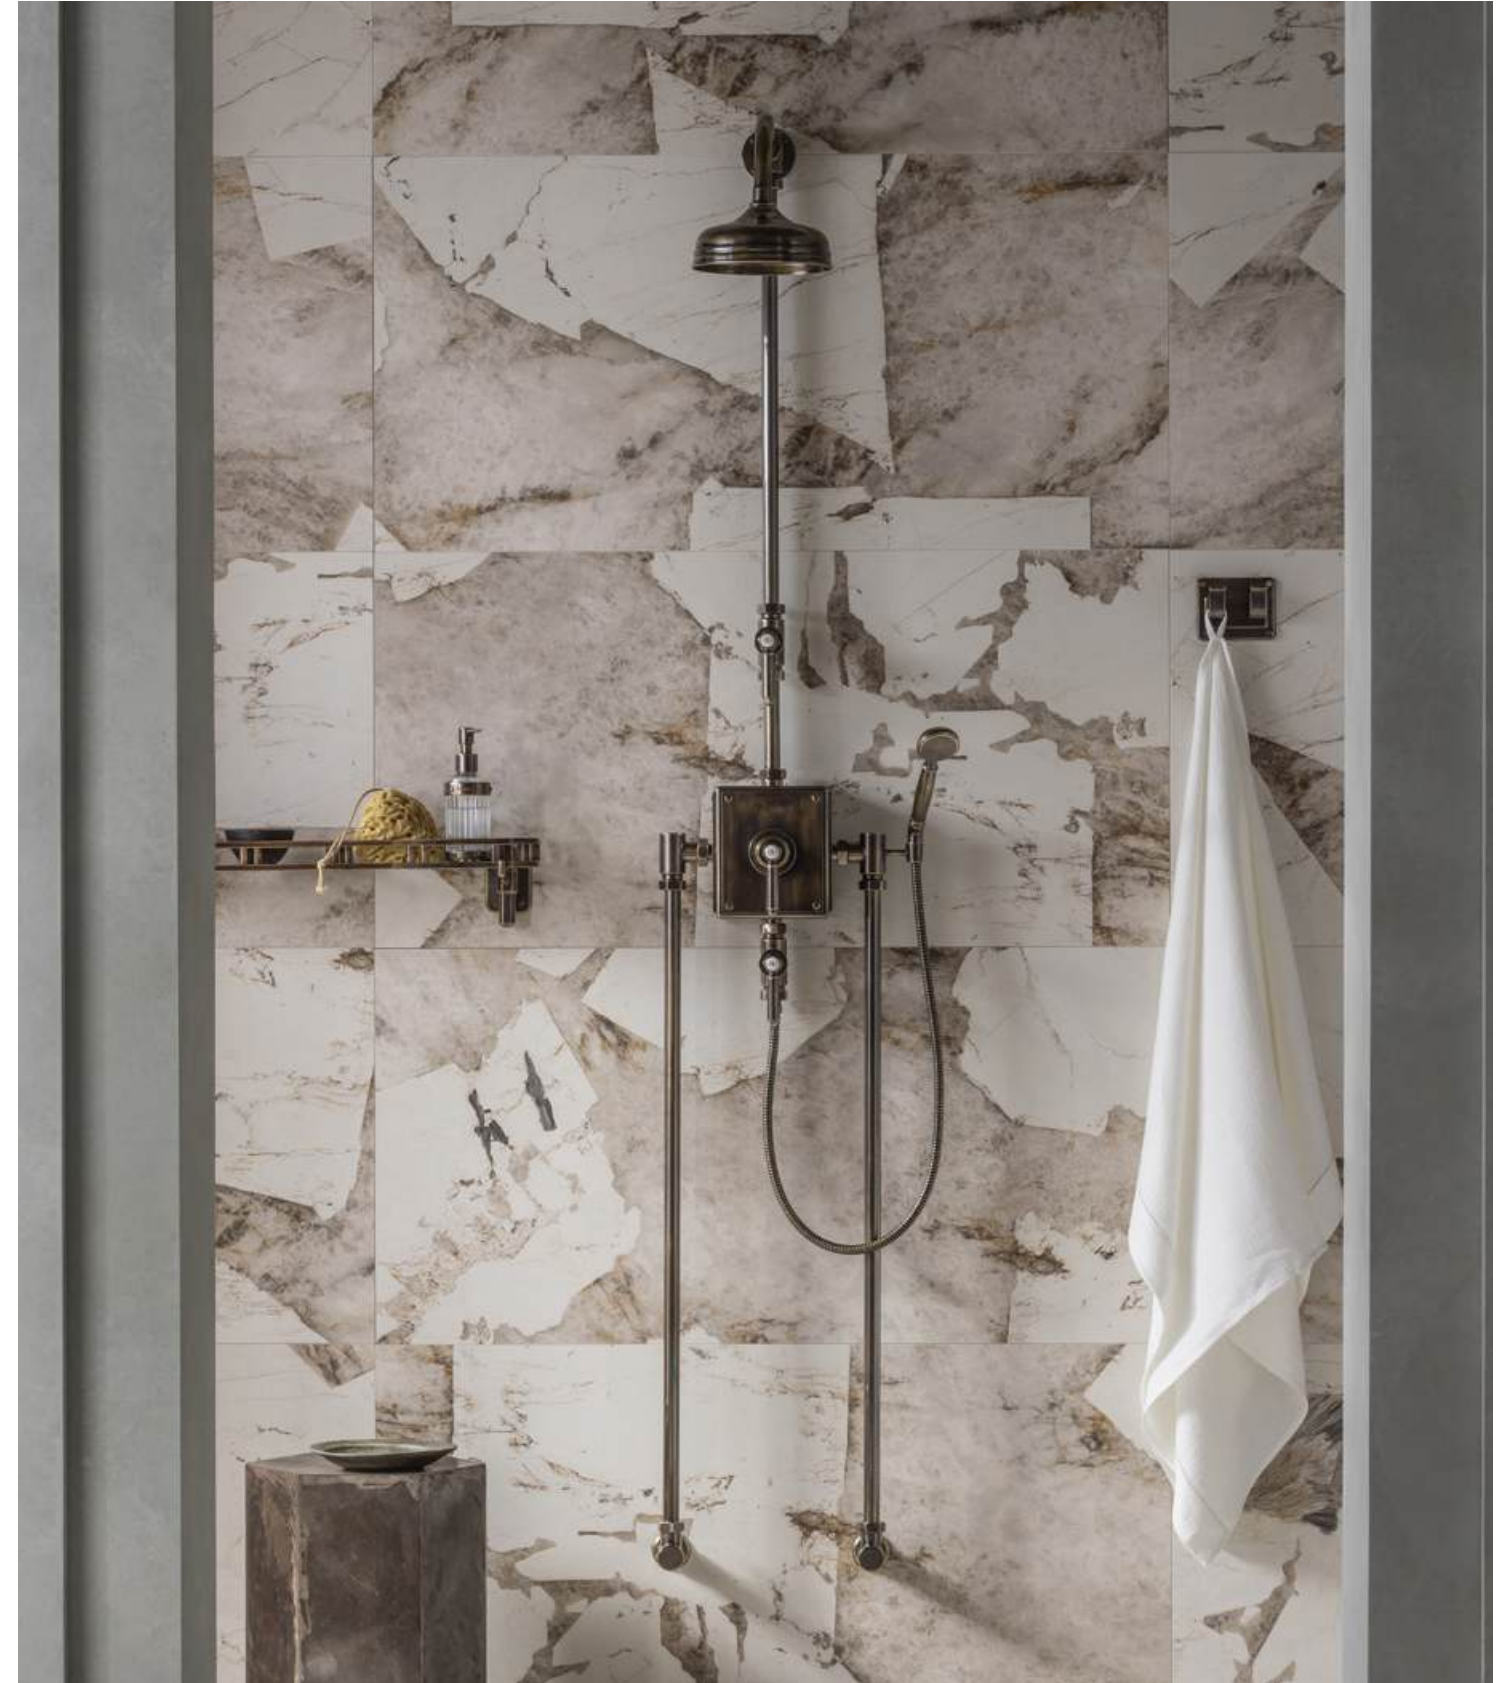

On/Off 2-way Shower Diverter
From £675 ex. VAT
D - 90 | DAD1932

Thermo & On/Off Shower Plate
From £1,740 ex. VAT
W - 130, H - 250 | DAD1935

Thermo & 2-way Diverter Shower Plate
From £1,790 ex. VAT
W - 130, H - 250 | DAD1942

The Chessleton Surface-Mounted Shower

Surface-Mounted Shower
From £6,345 ex. VAT
Adjustable arm length | DAD1960
Shower heads sold separately

THE
Bibury Collection
by Marc Newson

Experience the masterful minimalism of The Bibury Collection, designed by the prolific Marc Newson. Drawing its core inspiration from a fusion of classic forms and a distinctive Soviet spigot, it has a magnetic mid-century nostalgia. Applying his unmistakable design philosophy, Newson has perfected every element: line and plane intersect seamlessly, while forms are simplified to their most essential iteration - immediately iconic and instantly recognisable.