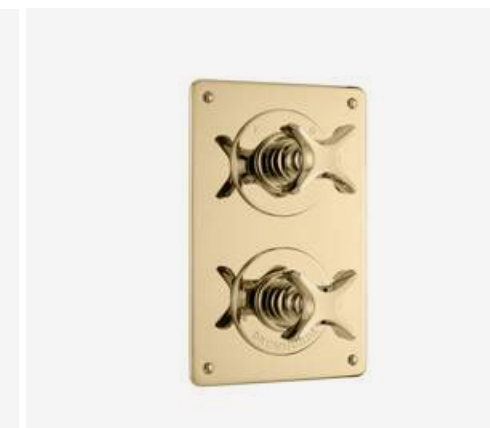

**On/Off 2-way
Shower Diverter**

From £695 ex. VAT
W - 160, H - 250 | DAD1988

The Hudson X-head Bath Fittings

**Wall-Mounted
Bath Spout**

From £645 ex. VAT
SL - 241 | DAD1979

**Floor-Standing
Bath & Shower Mixer**

From £3,685 ex. VAT
SL - 190 | DAD1996

**Thermo & 2 On/Off
Shower Plate**

From £2,965 ex. VAT
W - 160, H - 365 | DAD1994

**Thermo & On/Off
Shower Plate**

From £1,800 ex. VAT
W - 160, H - 250 | DAD1990

**Thermo & 2 Way
Shower Plate**