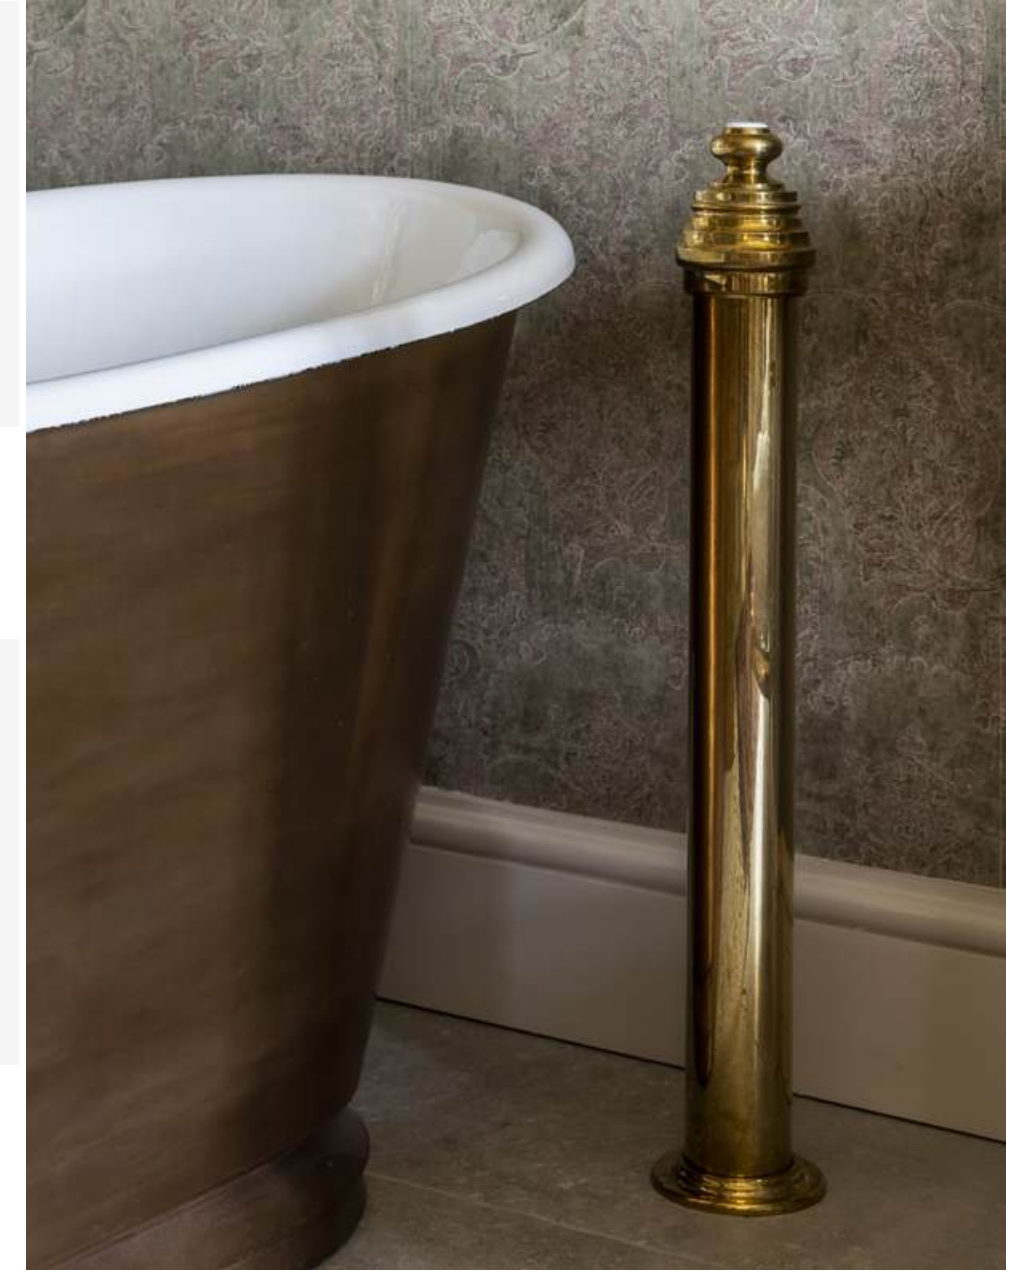

Plunger Pipework Set
From £190 ex. VAT
DAD3061