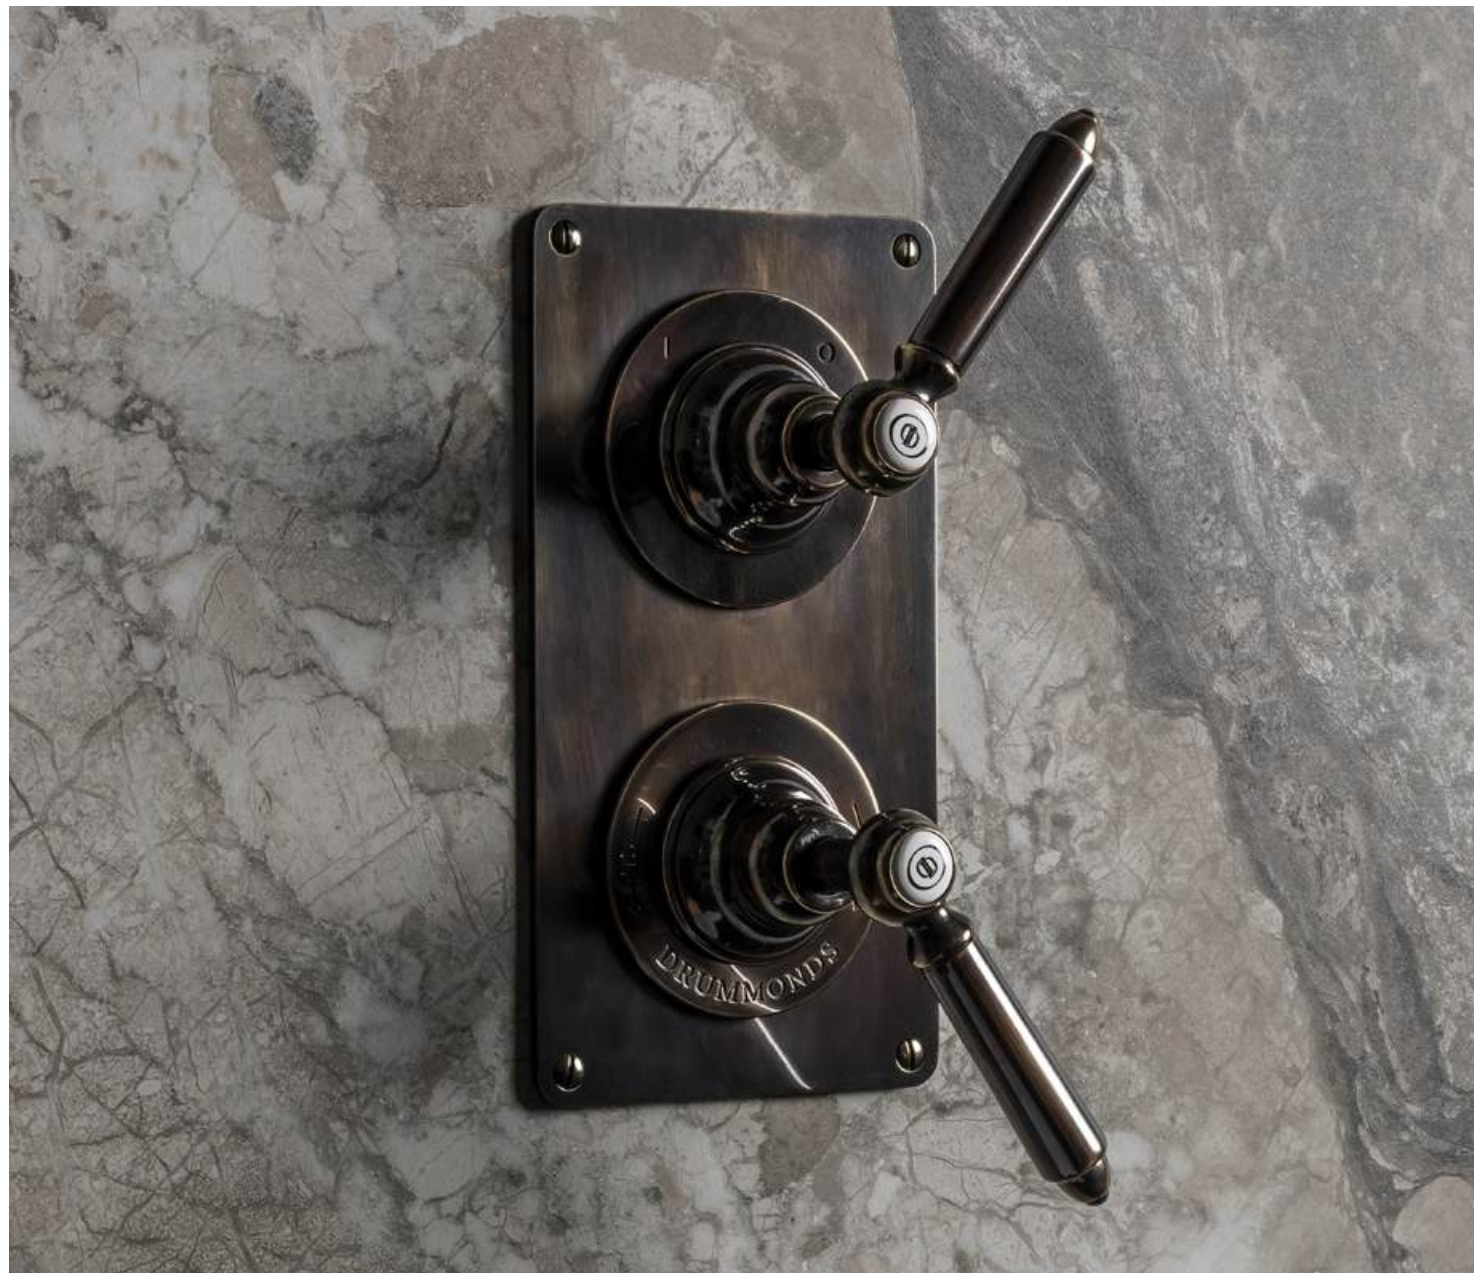

Thermo & On/Off Shower Plate
From £1,565 ex. VAT
W - 130, H - 250 | DAD1976

Thermo & 2-way Diverter Shower Plate
From £1,615 ex. VAT
W - 130, H - 250 | DAD1977

The Coll Shower Fittings

Thermostatic Shower Valve
From £665 ex. VAT
D - 140 | DAD1973