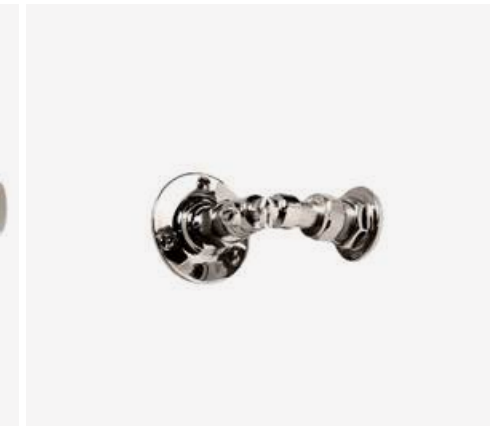

**Cistern
Pipework Set**

From £105 ex. VAT
DAD3062