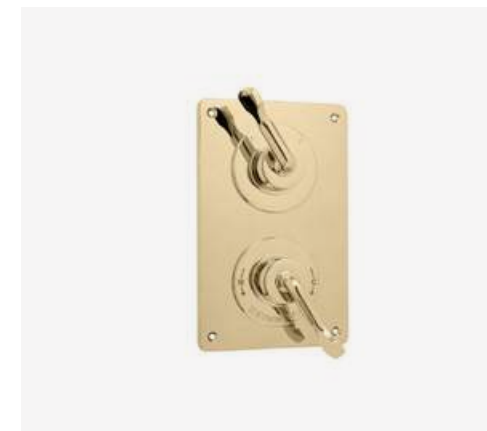

**Wall-Mounted
3-hole Basin Mixer Short Spout**
From £1,585 ex. VAT
SL - 133, Includes Push Click Waste | DAD1682

The Leawood Shower Fittings

**Thermostatic
Shower Valve**
From £810 ex. VAT
D - 140 | DAD1686

**On/Off
Shower Control**
From £615 ex. VAT
D - 90 | DAD1687

**On/Off 2-way
Shower Diverter**
From £665 ex. VAT
D - 90 | DAD1688

**Thermo & On/Off
Shower Plate**
From £1,720 ex. VAT
W - 160, H - 250 | DAD1690