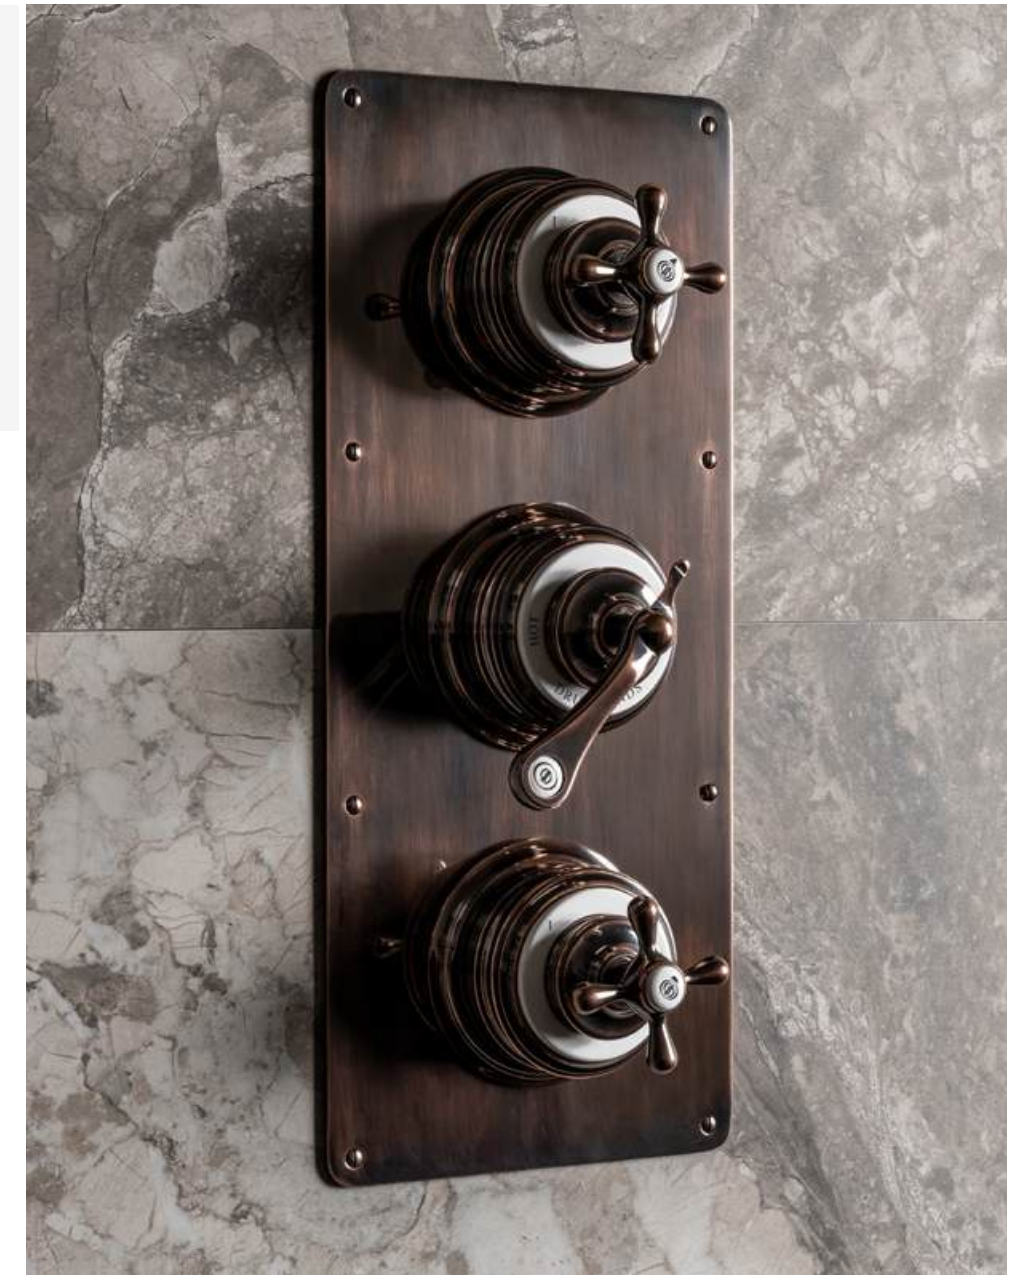

On/Off Shower Control
From £770 ex. VAT
D - 140 | DAD1971

On/Off & 2-way Shower Diverter
From £820 ex. VAT
D - 140 | DAD1972

The Dalby Concealed Shower

Thermo & Two On/Off Controls Shower Plate
From £2,985 ex. VAT
W - 220, H - 520 | DAD1978