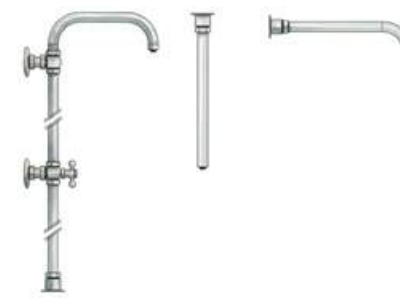

2. CHOOSE COMPONENTS

Wall, Ceiling or Floor-Mounted Arms
Page 82