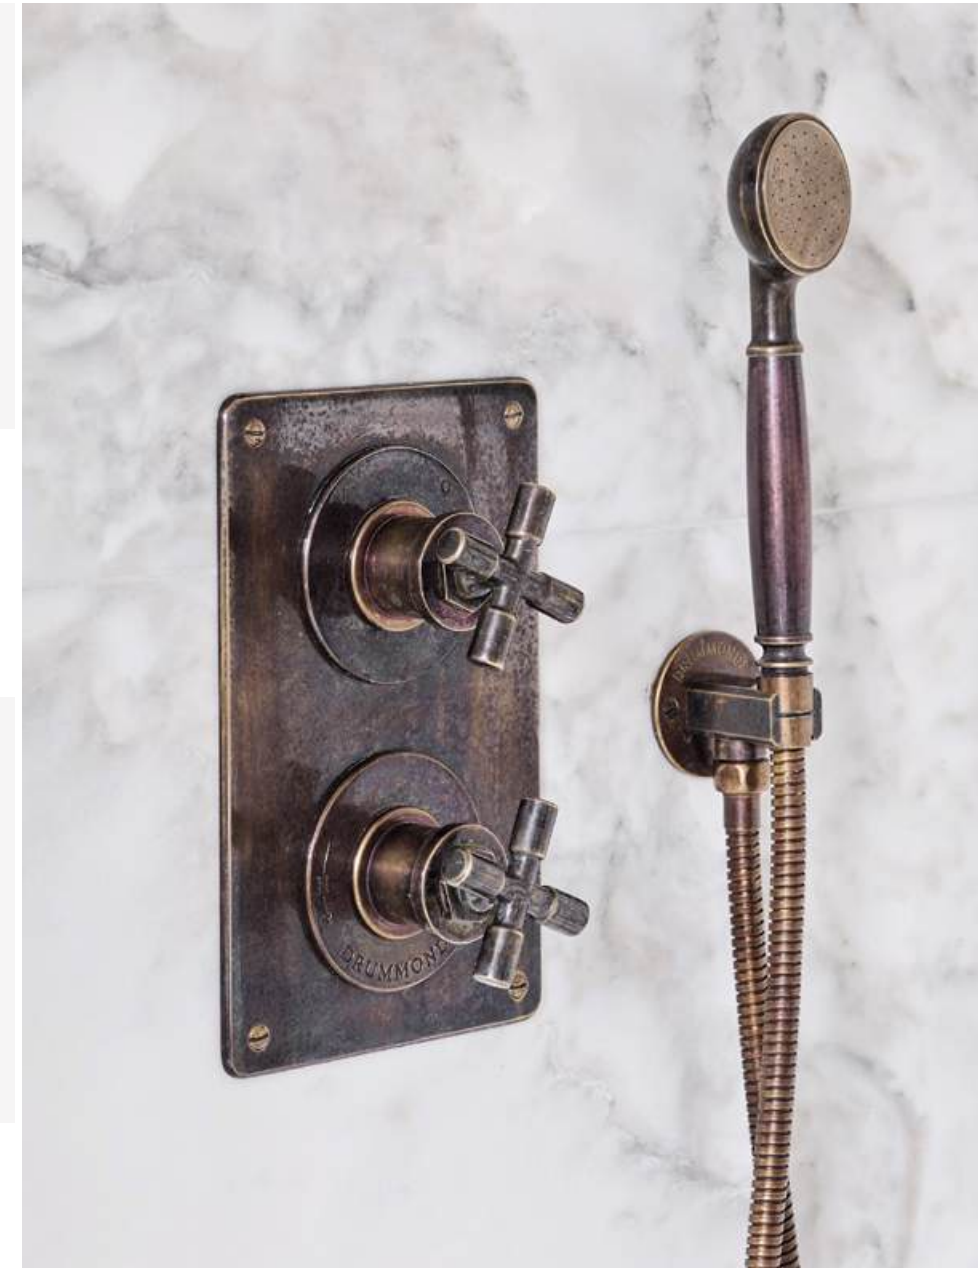

**Thermo & 2-way
Shower Plate**
From £1,770 ex. VAT
W - 160, H - 250 | DAD1871